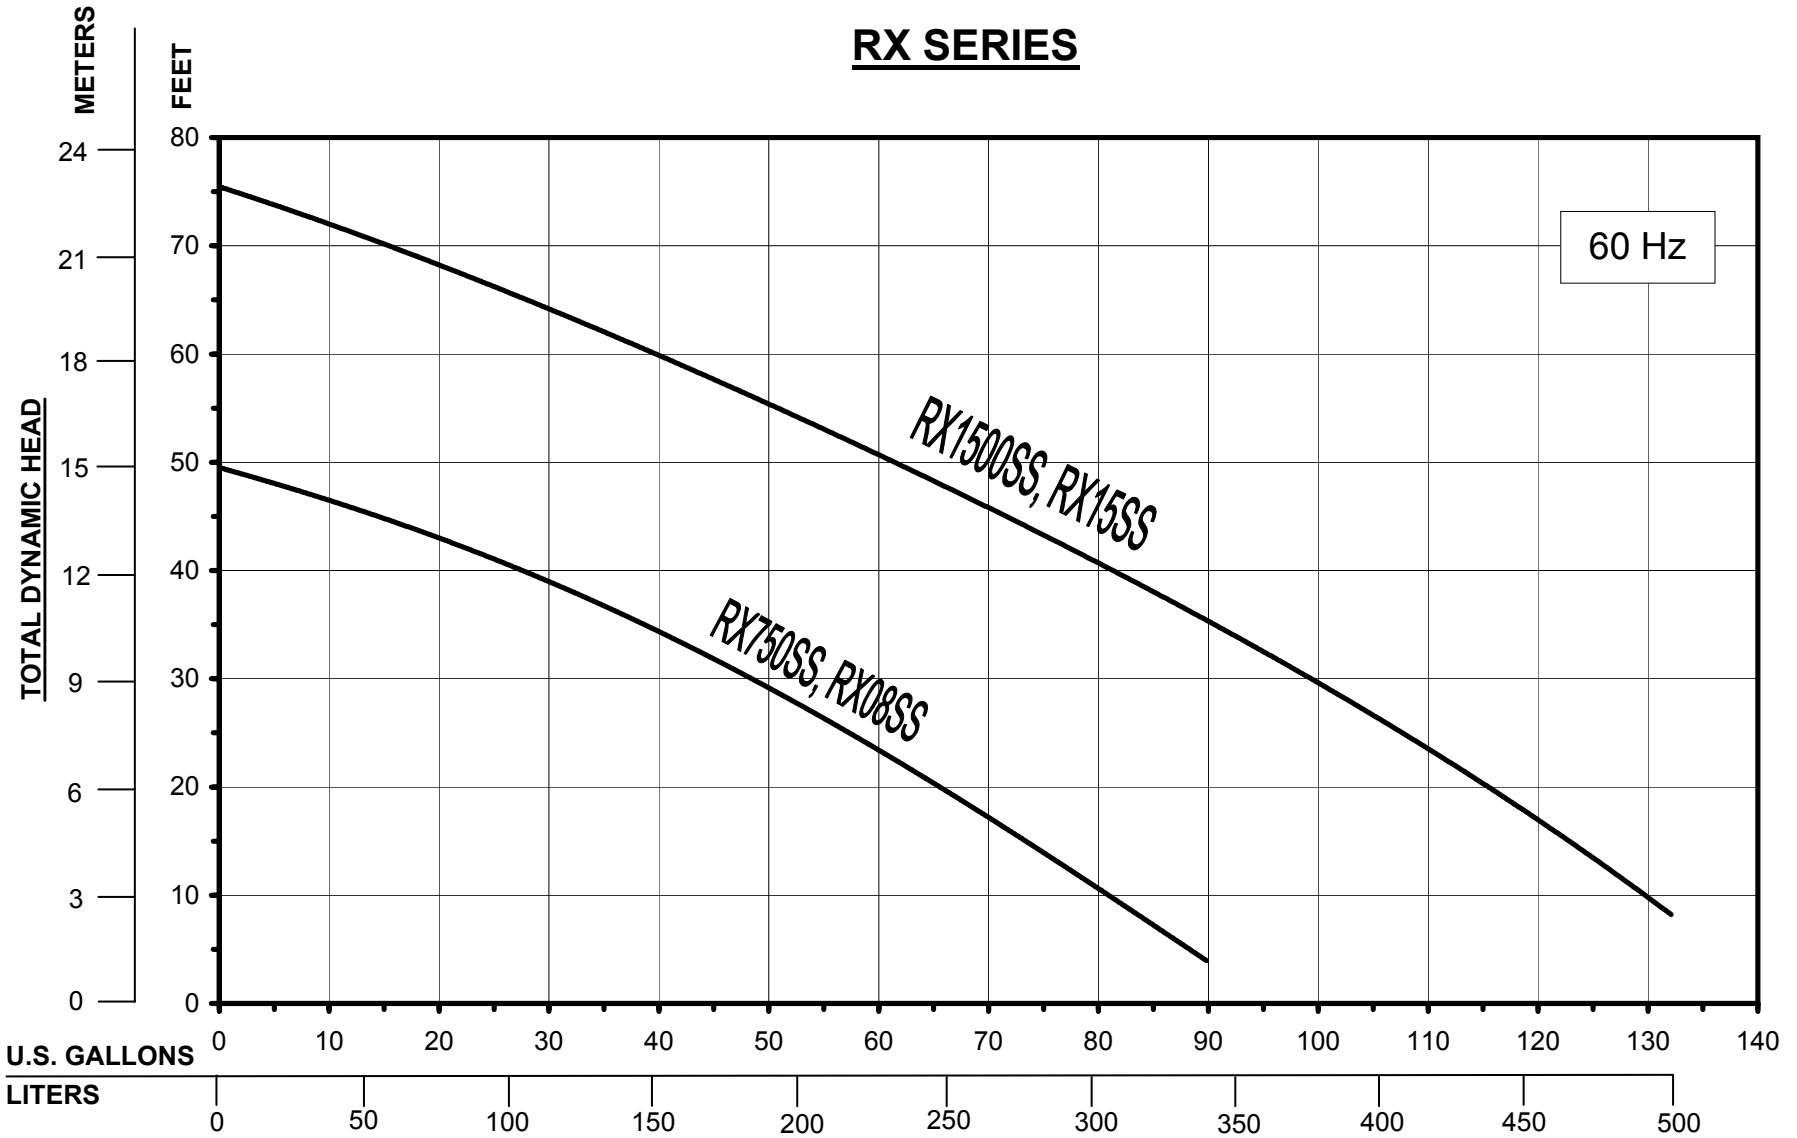

RX SERIES

60 Hz

U.S. GALLONS
LITERS

12/30/2002 supersedes priors

FLOW RATE PER MINUTE

SPECIFICATIONS SUBJECT TO CHANGE WITHOUT NOTICE