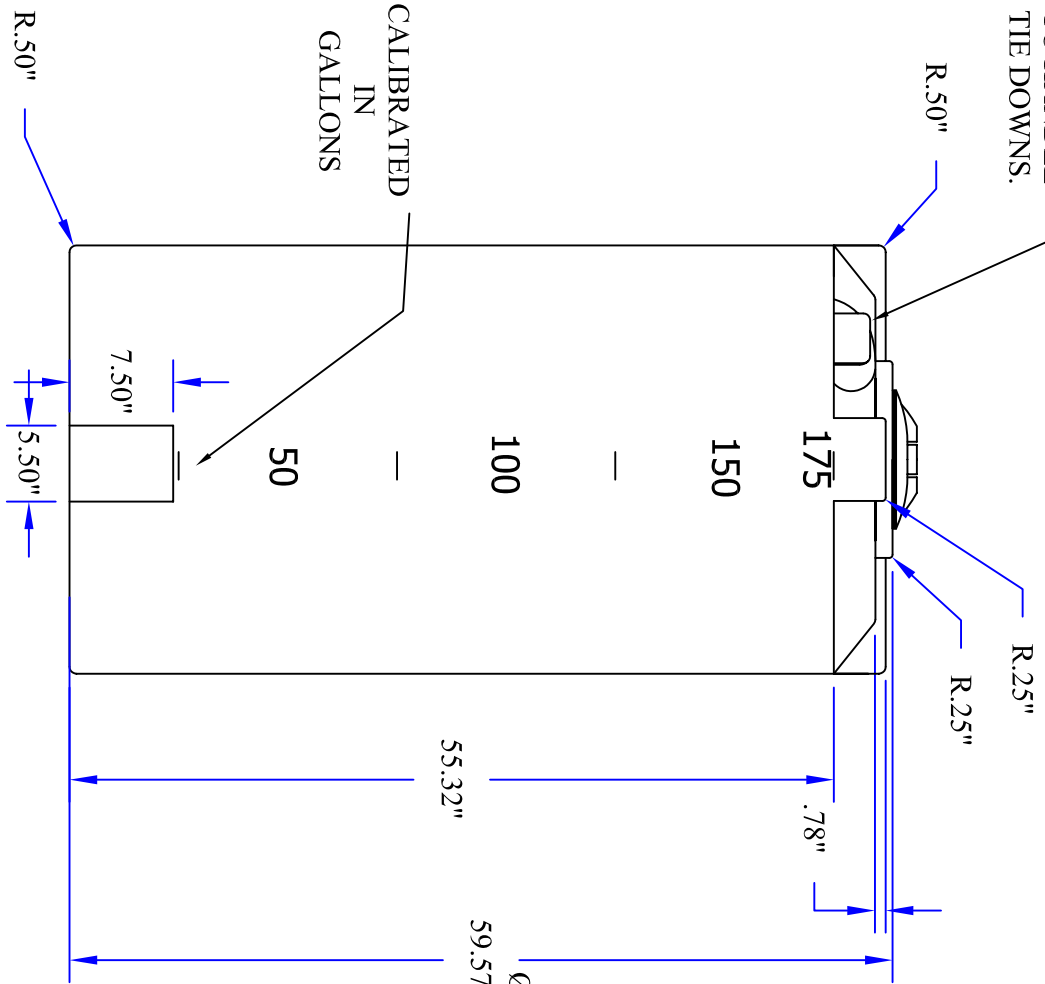

NEW* EASY
TO HANDLE
TIE DOWNS.

SIDE VIEW

TOP VIEW

REV	DESCRIPTION	DATE	APPRD

DRAWN / DATE	MATERIAL / SHOT WEIGHT
MPS/9/18/02	HDPE 58 LBS
APPRD. / DATE	NOTES:

CLIENT / DESCRIPTION
BALLIFF ENTERPRISES, INC. 8423 AIRLINE DRIVE, HOUSTON, TEXAS 77037 PHONE (281) 447-5372 FAX (281) 999-1223
175 GALLON VERTICAL TANK

DRAWN / DATE	MATERIAL / SHOT WEIGHT
MPS/9/18/02	HDPE 58 LBS
APPRD. / DATE	NOTES:

CLIENT / DESCRIPTION
BALLIFF ENTERPRISES, INC. 8423 AIRLINE DRIVE, HOUSTON, TEXAS 77037 PHONE (281) 447-5372 FAX (281) 999-1223
175 GALLON VERTICAL TANK

SCALE	PART NO.
N.S.	VTB175-31

ALL DIMENSIONS ARE IN DECIMAL INCHES
TOLERANCES UNLESS OTHERWISE SPECIFIED
+ .5% @ 68° F