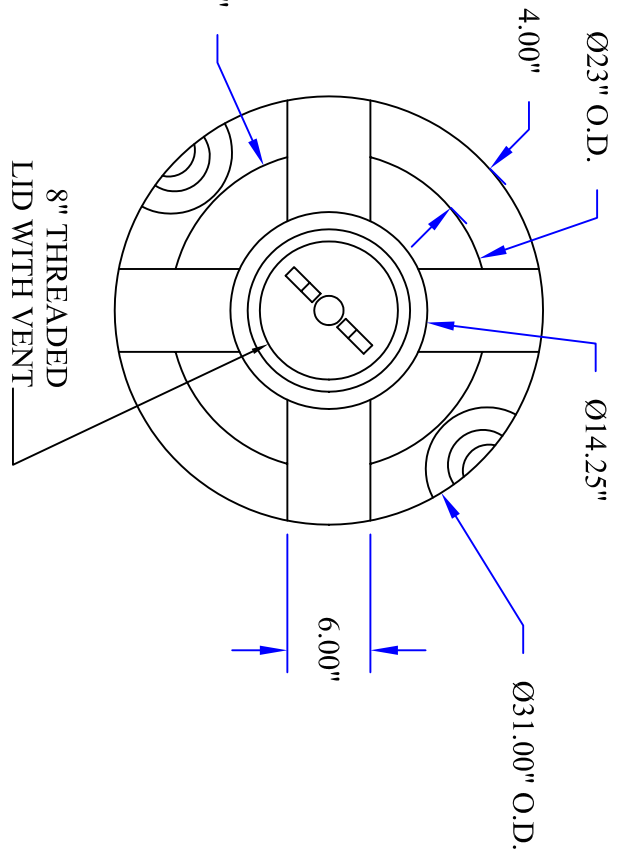

NEW* EASY
TO HANDLE
TIE DOWNS.

SIDE VIEW

TOP VIEW

REV	DESCRIPTION	DATE	APPRD

DRAWN / DATE	MATERIAL / SHOT WEIGHT
MPS/9/18/02	HDPE 58 LBS
APPRD. / DATE	NOTES:

CLIENT / DESCRIPTION
BALLIFF ENTERPRISES, INC. 8423 AIRLINE DRIVE, HOUSTON, TEXAS 77037 PHONE (281) 447-5372 FAX (281) 999-1223
175 GALLON VERTICAL TANK

SCALE	PART NO.
N.S.	VTB175-31

ALL DIMENSIONS ARE IN DECIMAL INCHES
TOLERANCES UNLESS OTHERWISE SPECIFIED
+ .5% @ 68° F