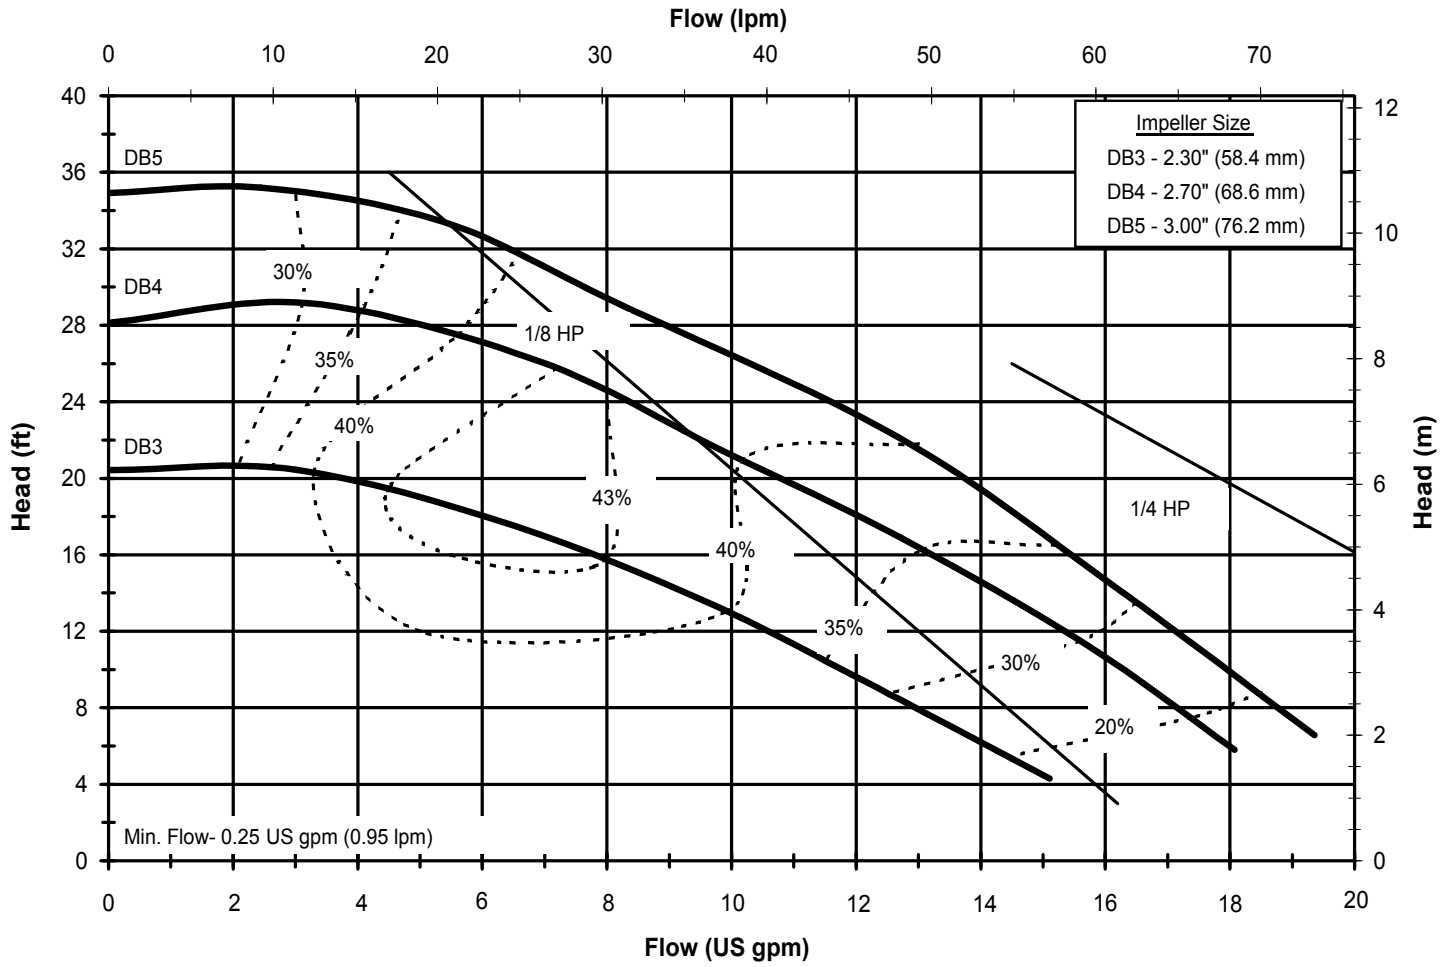

Model DB3, 4, 5
 3450 rpm, 60 Hz
 Suction: 1" FNPT
 Discharge: 1/2" MNPT

DB345-5060
 6061 REV 0

Model DB3, 4, 5
 2900 rpm, 50 Hz
 Suction: 1" FNPT
 Discharge: 1/2" MNPT

DB345-5060
 6061 REV 0