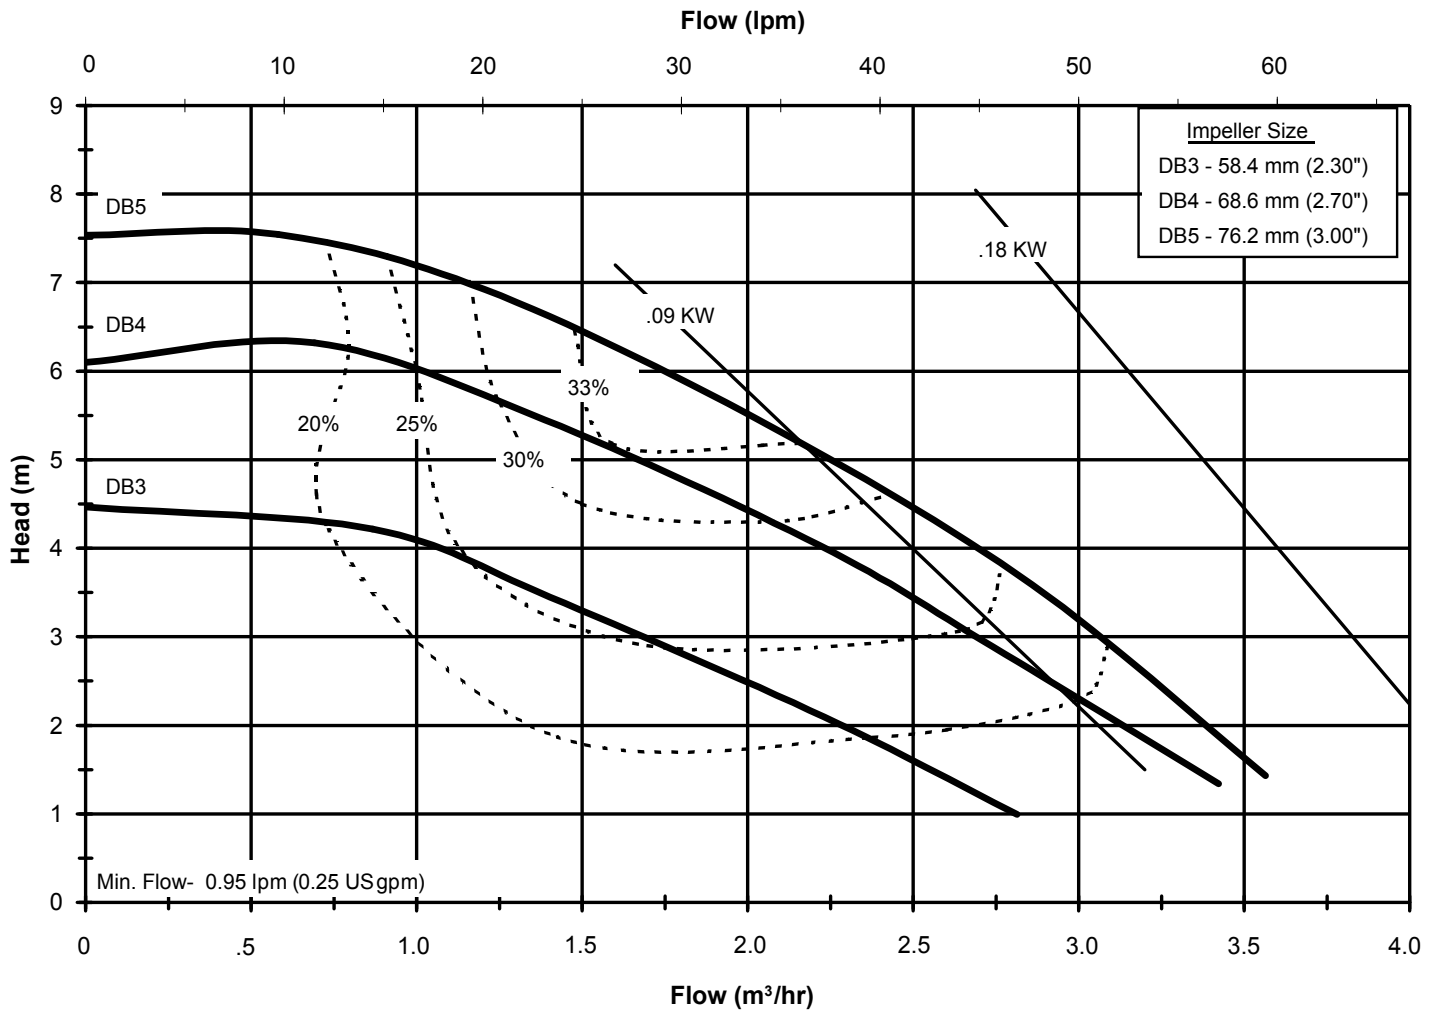

Model DB3, 4, 5
 3450 rpm, 60 Hz
 Suction: 1" FNPT
 Discharge: 1/2" MNPT

DB345-5060
 6061 REV 0

Model DB3, 4, 5
 2900 rpm, 50 Hz
 Suction: 1" FNPT
 Discharge: 1/2" MNPT

DB345-5060
 6061 REV 0