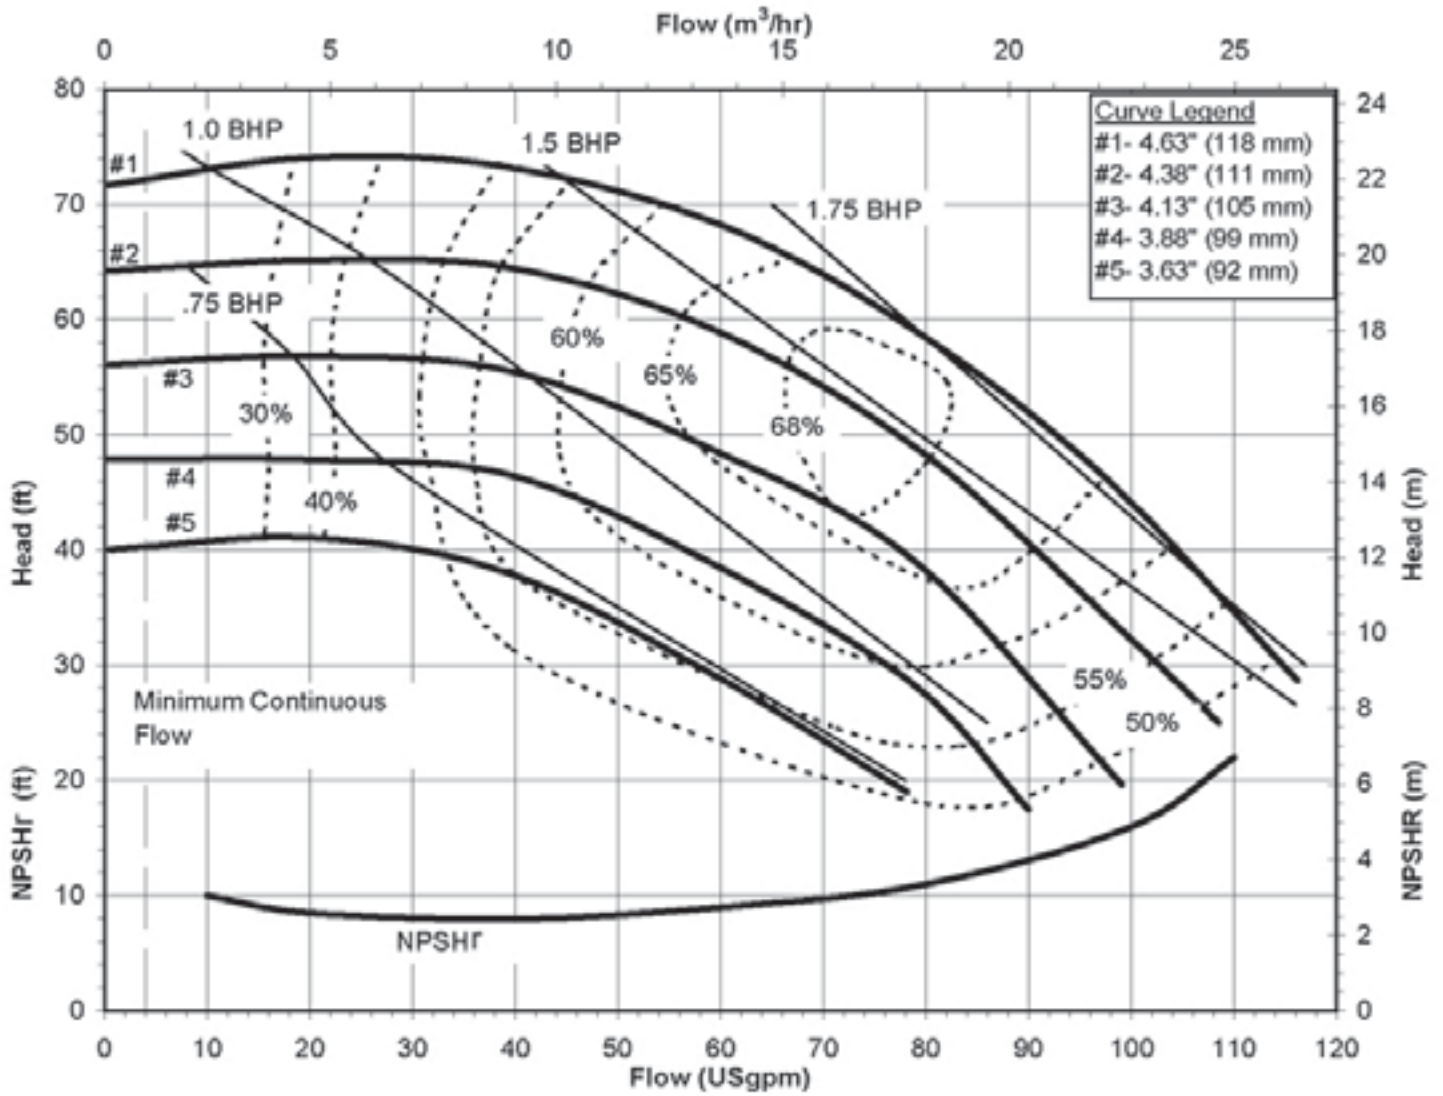

Model DB11
3450 rpm, 60 Hz
Suction: 2" FNPT
Discharge: 1 1/2" MNPT

DB1160
6001 Rev 0