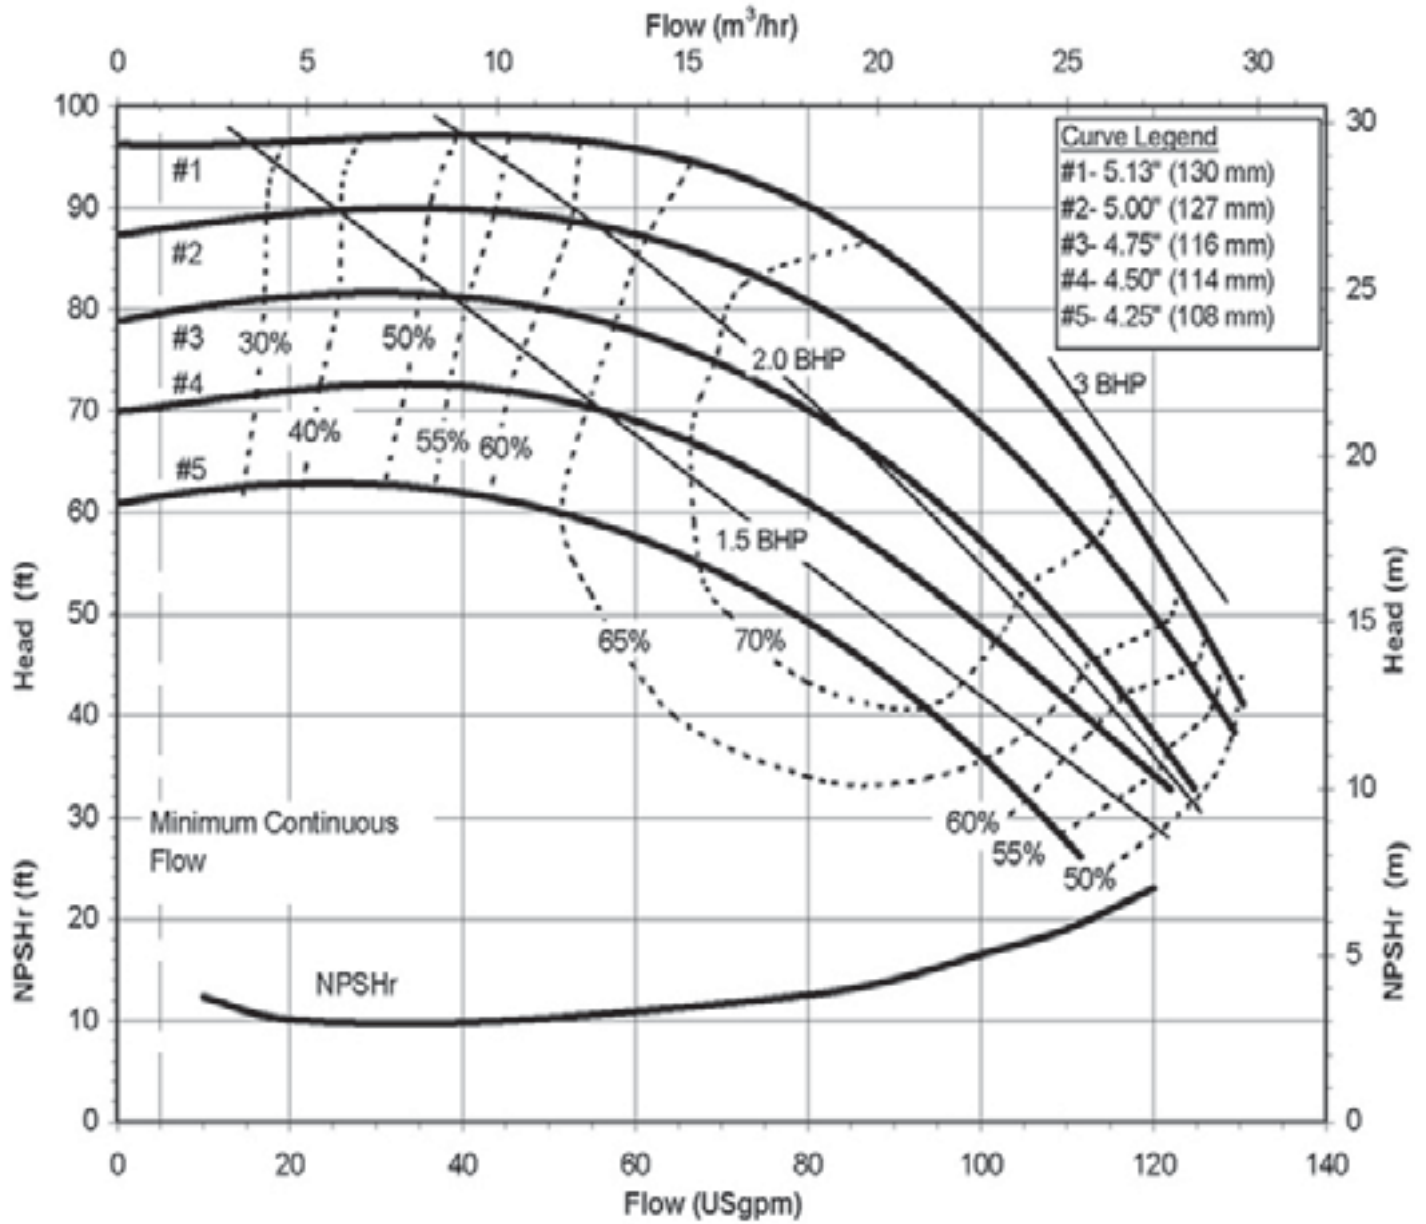

Model DB15
3450 rpm, 60 Hz
Suction: 2" FNPT
Discharge: 1 1/2" MNPT

DB1560
6003 Rev 0