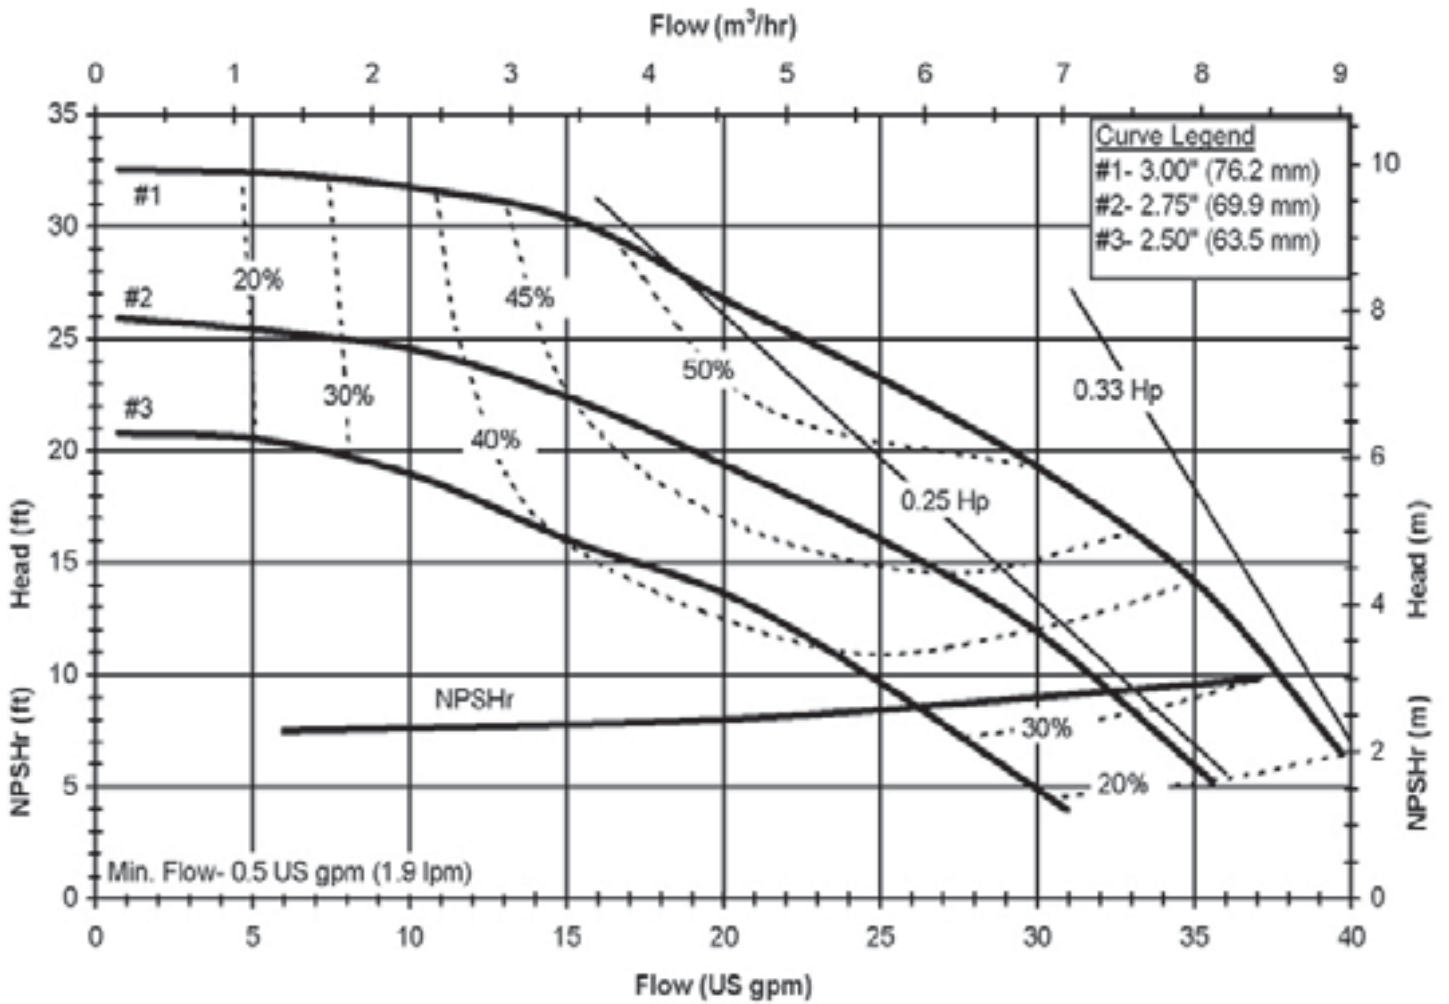

Model DB6
3450 rpm, 60 Hz
Suction: 1" FNPT
Discharge: 1" MNPT

DB660
6025 REV 0