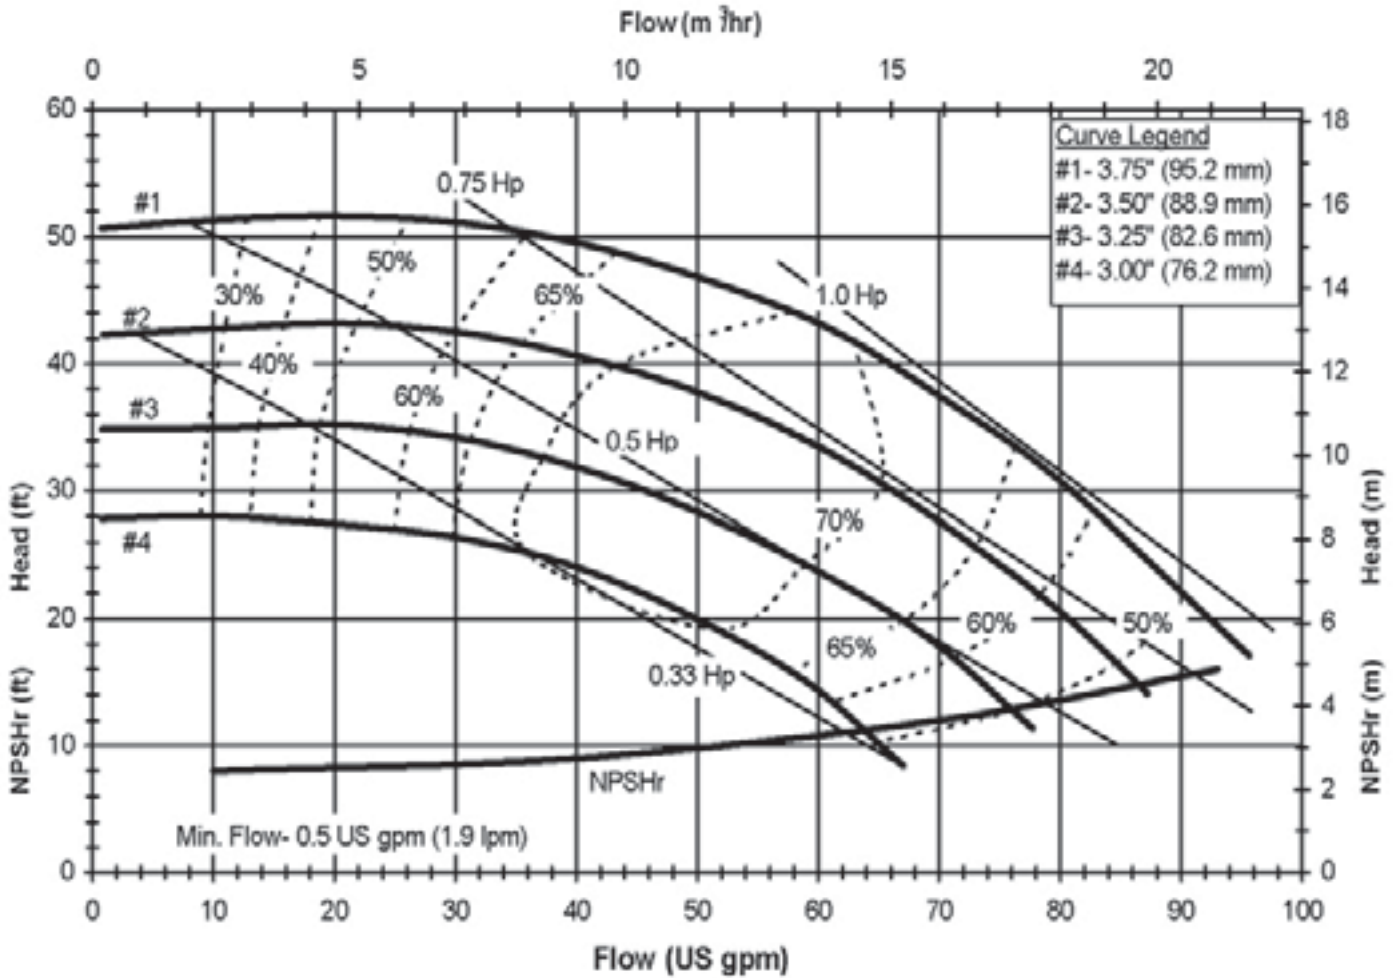

Model DB10
3450 rpm, 60 Hz
Suction: 1 1/2" FNPT
Discharge: 1 1/2" MNPT

DB1060
6017 REV0