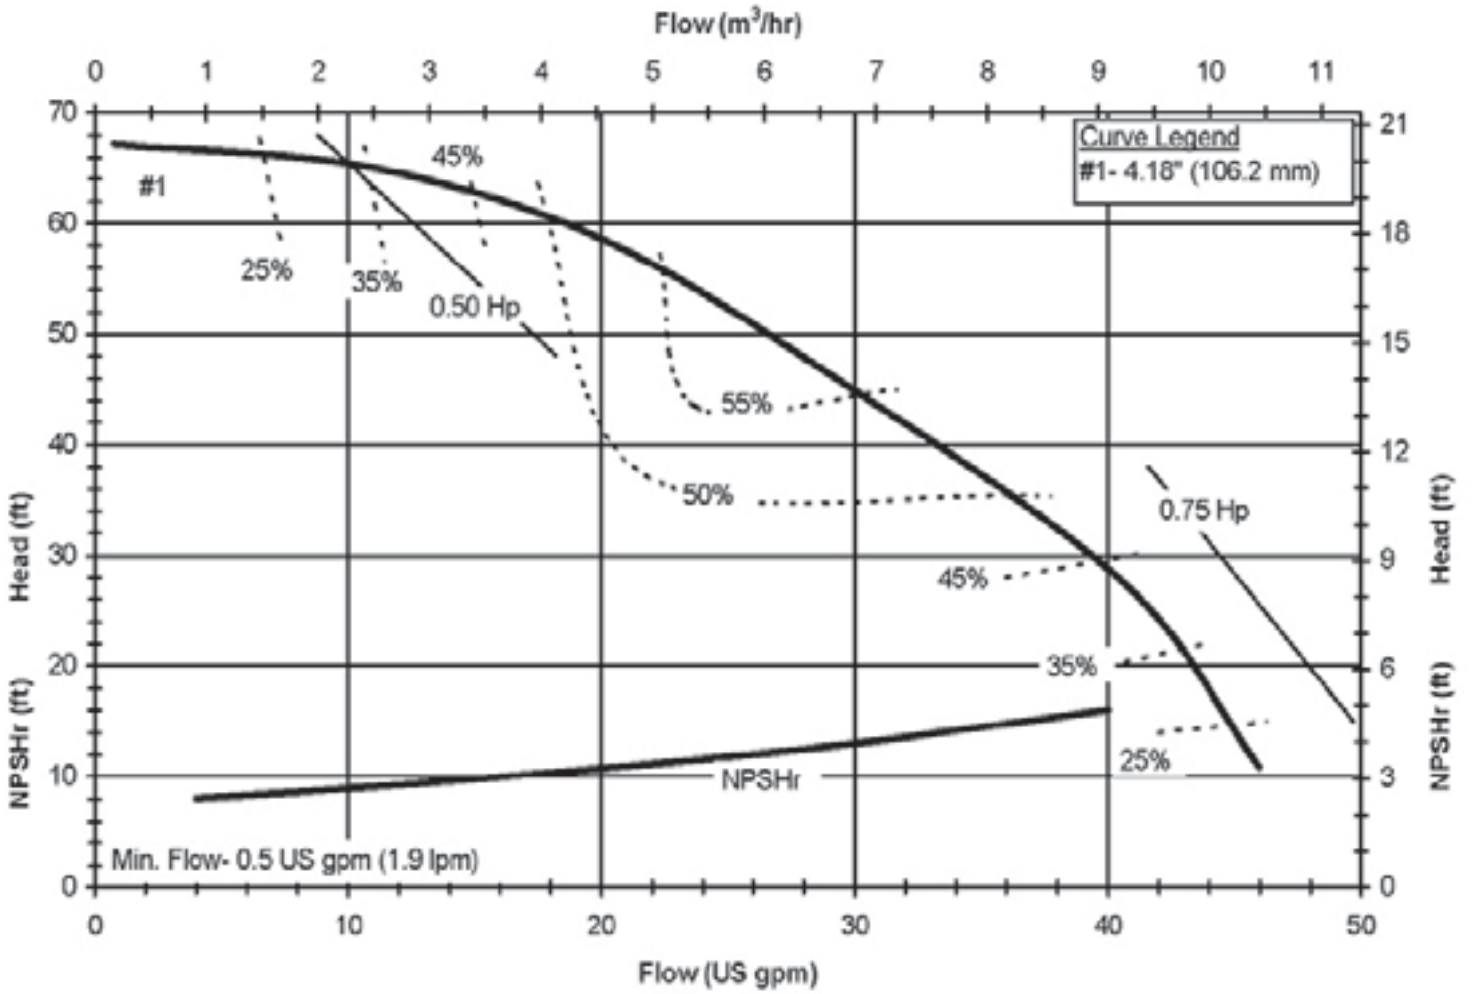

Model DB9
3450 rpm, 60 Hz
Suction: 1" FNPT
Discharge: 1" MNPT

DB960
6027 REV 0