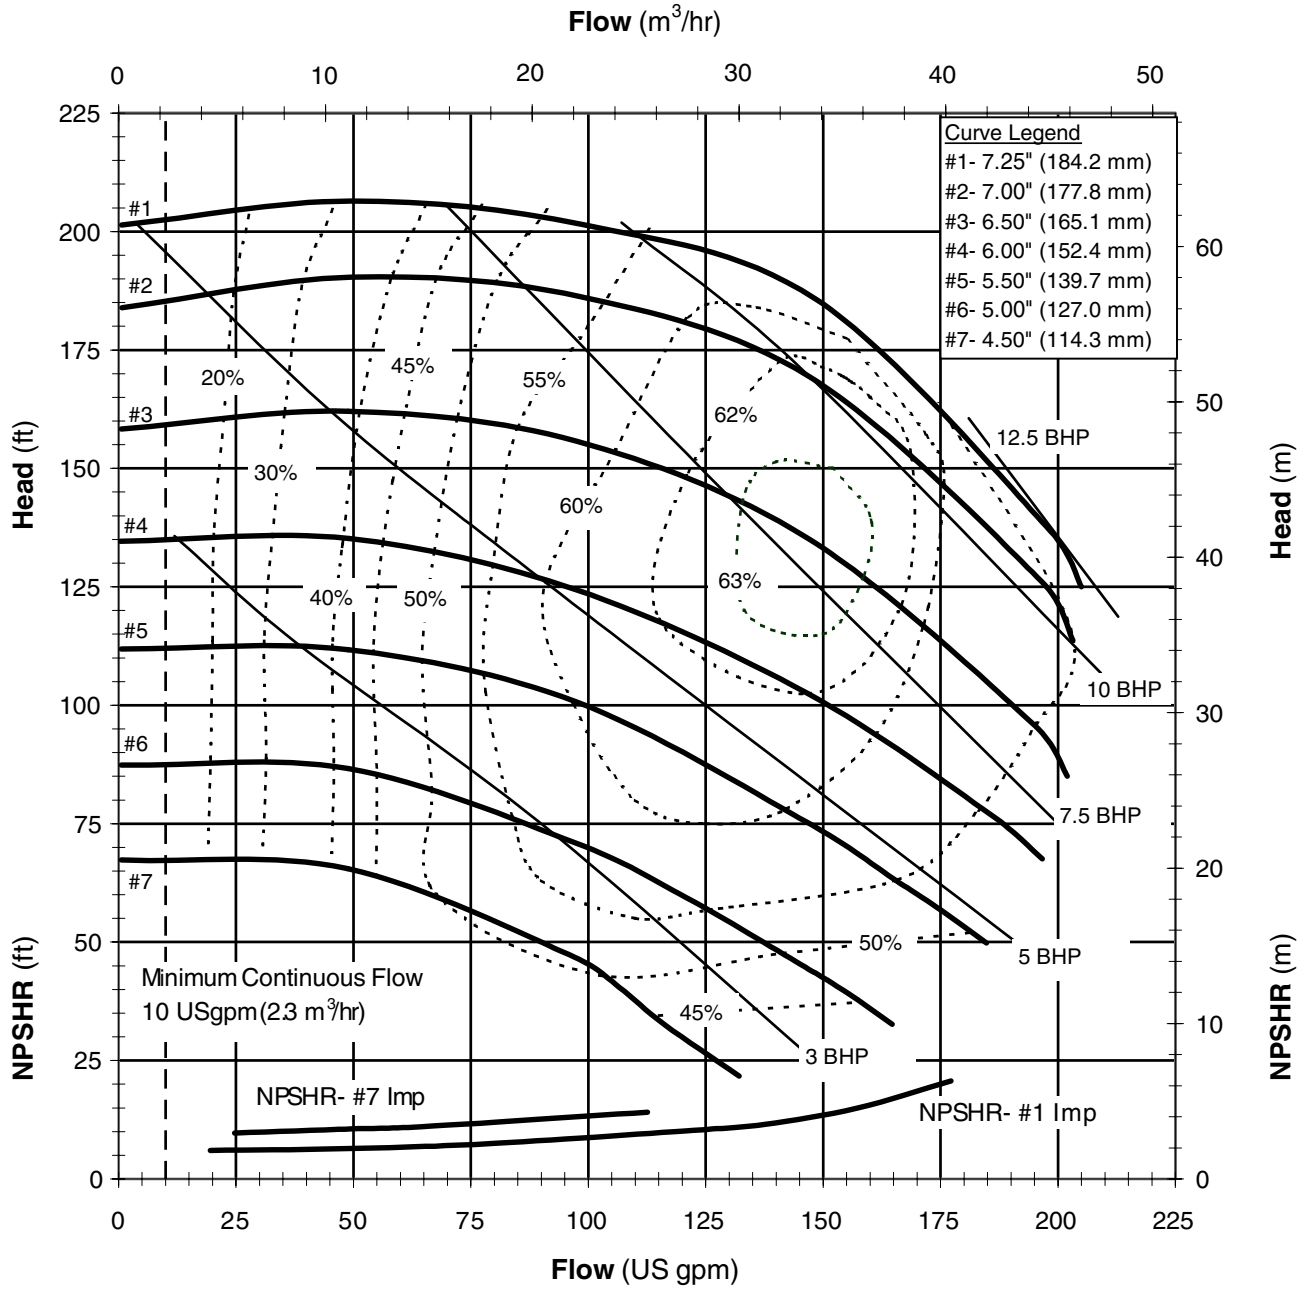

DB 22602C
 6028 REV0

Model DB22 - Open Impeller
 3450 rpm, 60 Hz
 Suction: 2" FNPT
 Discharge: 2" MNPT