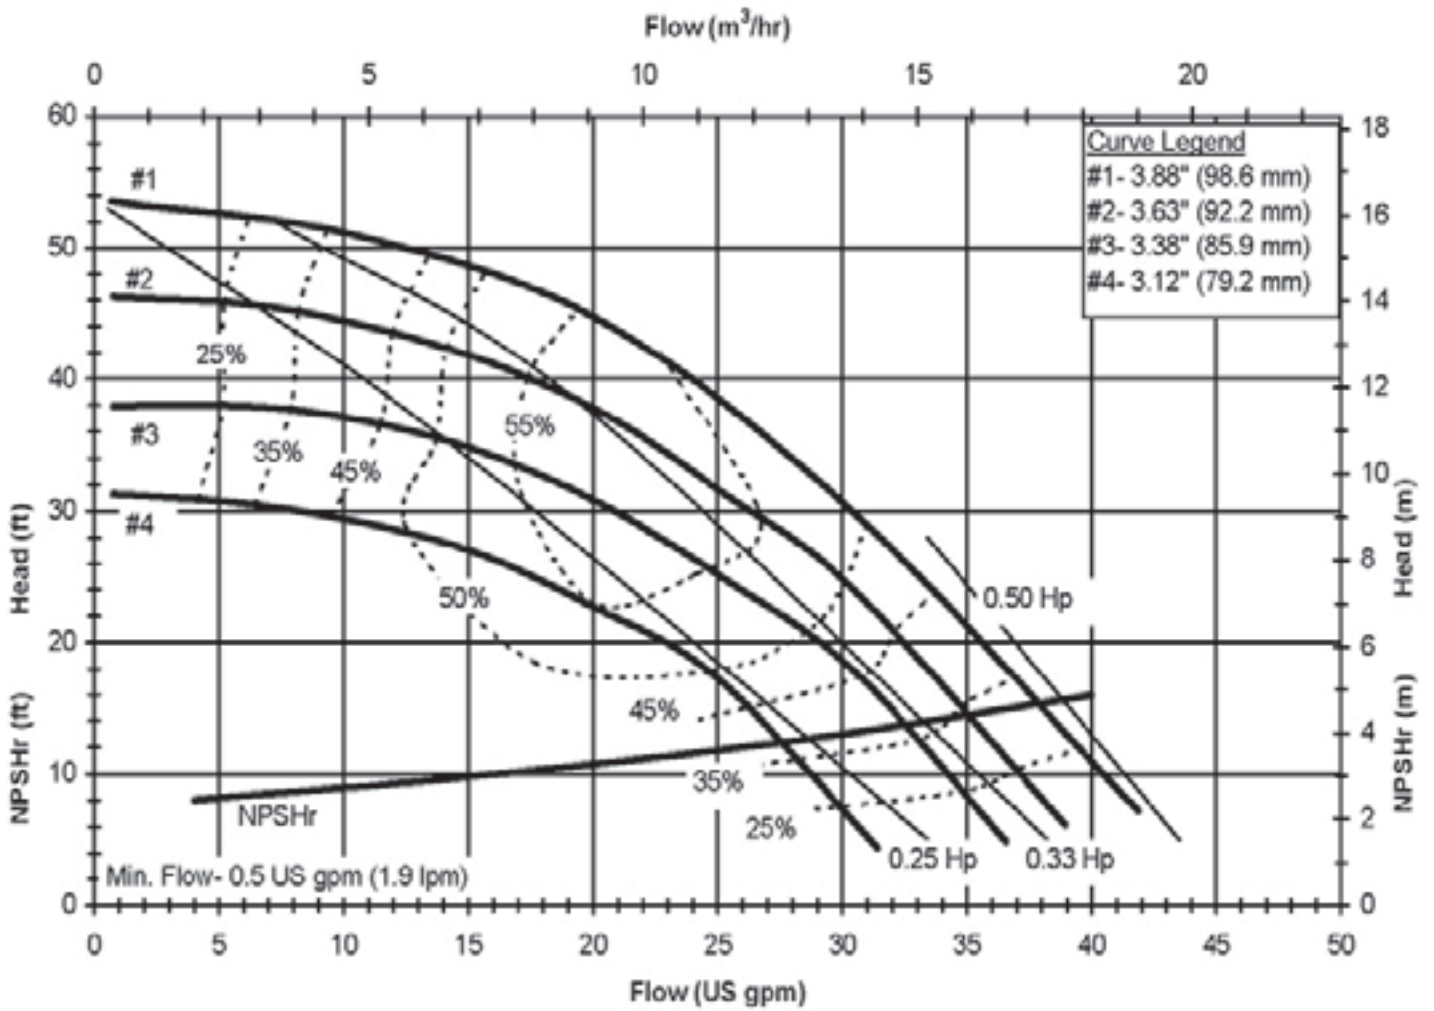

Model DB6H
3450 rpm, 60 Hz
Suction: 1" FNPT
Discharge: 1" MNPT

DB6H60
6023 REV 0