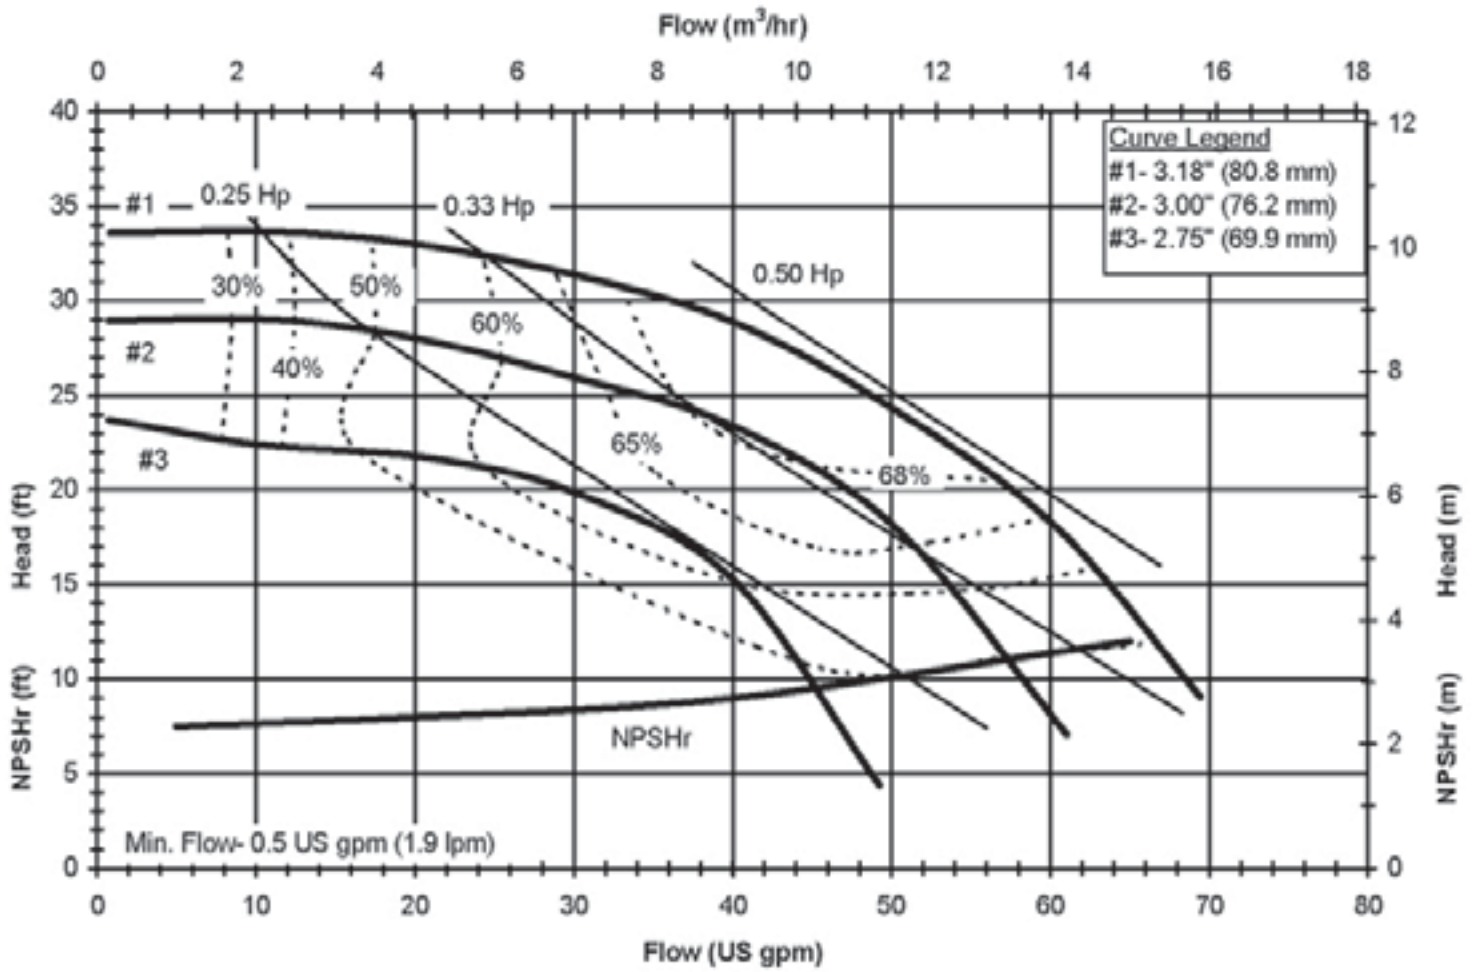

Model DB7
3450 rpm, 60 Hz
Suction: 1 1/2" FNPT
Discharge: 1 1/2" MNPT

DB760
6021 REV 0