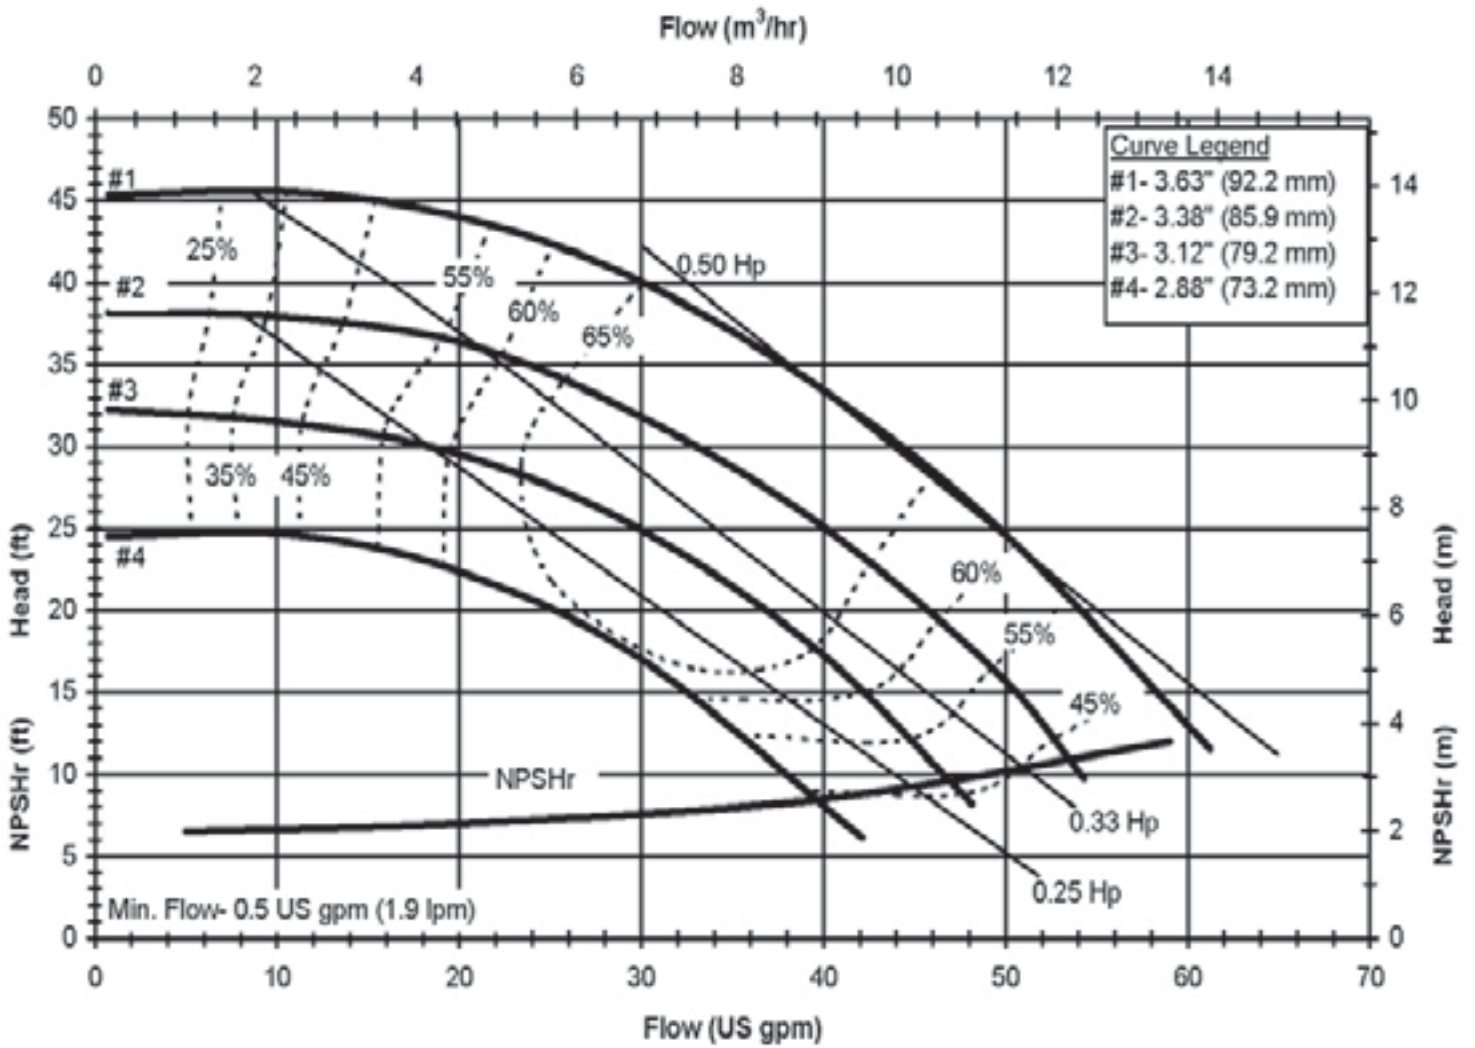

Model DB8
3450 rpm, 60 Hz
Suction: 1 1/2" FNPT
Discharge: 1" MNPT

DB860
6019 REV 0