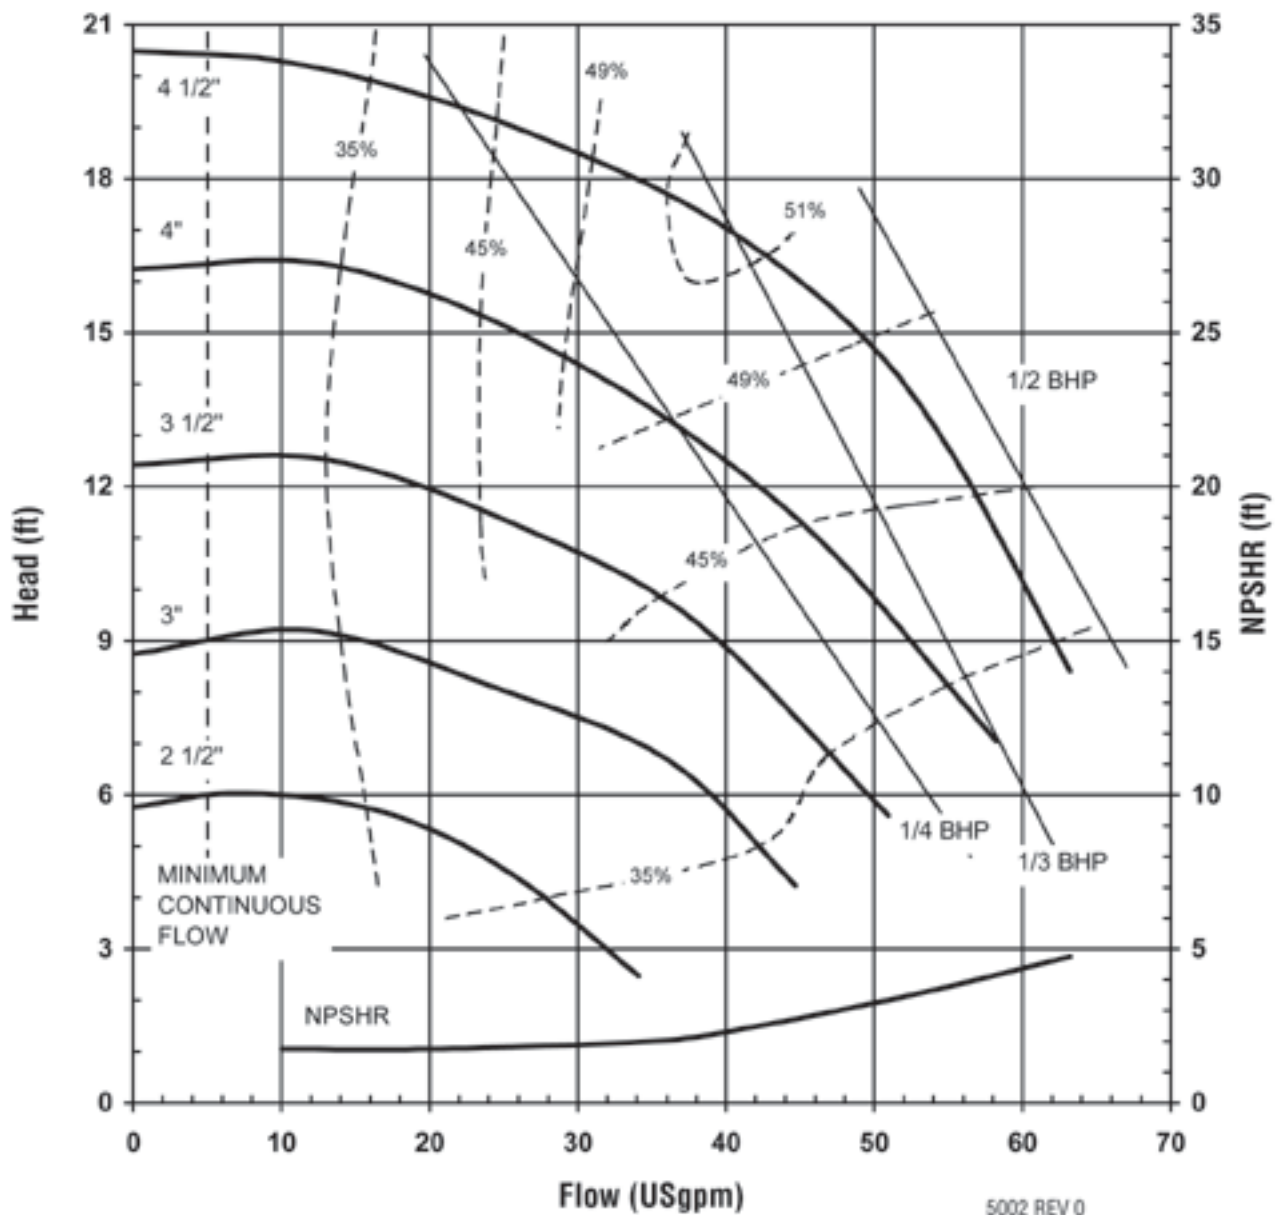

MODEL GP11

3450 rpm, 60 Hz
Suction: 1 1/2" FNPT
Discharge: 1 1/2" FNPT

5001 REV 0
08/06/03

MODEL GP11

1725 rpm, 60 Hz
Suction: 1 1/2" FNPT
Discharge: 1 1/2" FNPT

5002 REV 0
08/06/03

MODEL GP11

2900 rpm, 50 Hz
Suction: 1 1/2" FNPT
Discharge: 1 1/2" FNPT

5003 REV 0
08/06/03

MODEL GP11

1450 rpm, 50 Hz
Suction: 1 1/2" FNPT
Discharge: 1 1/2" FNPT

5004 REV 0
08/06/03