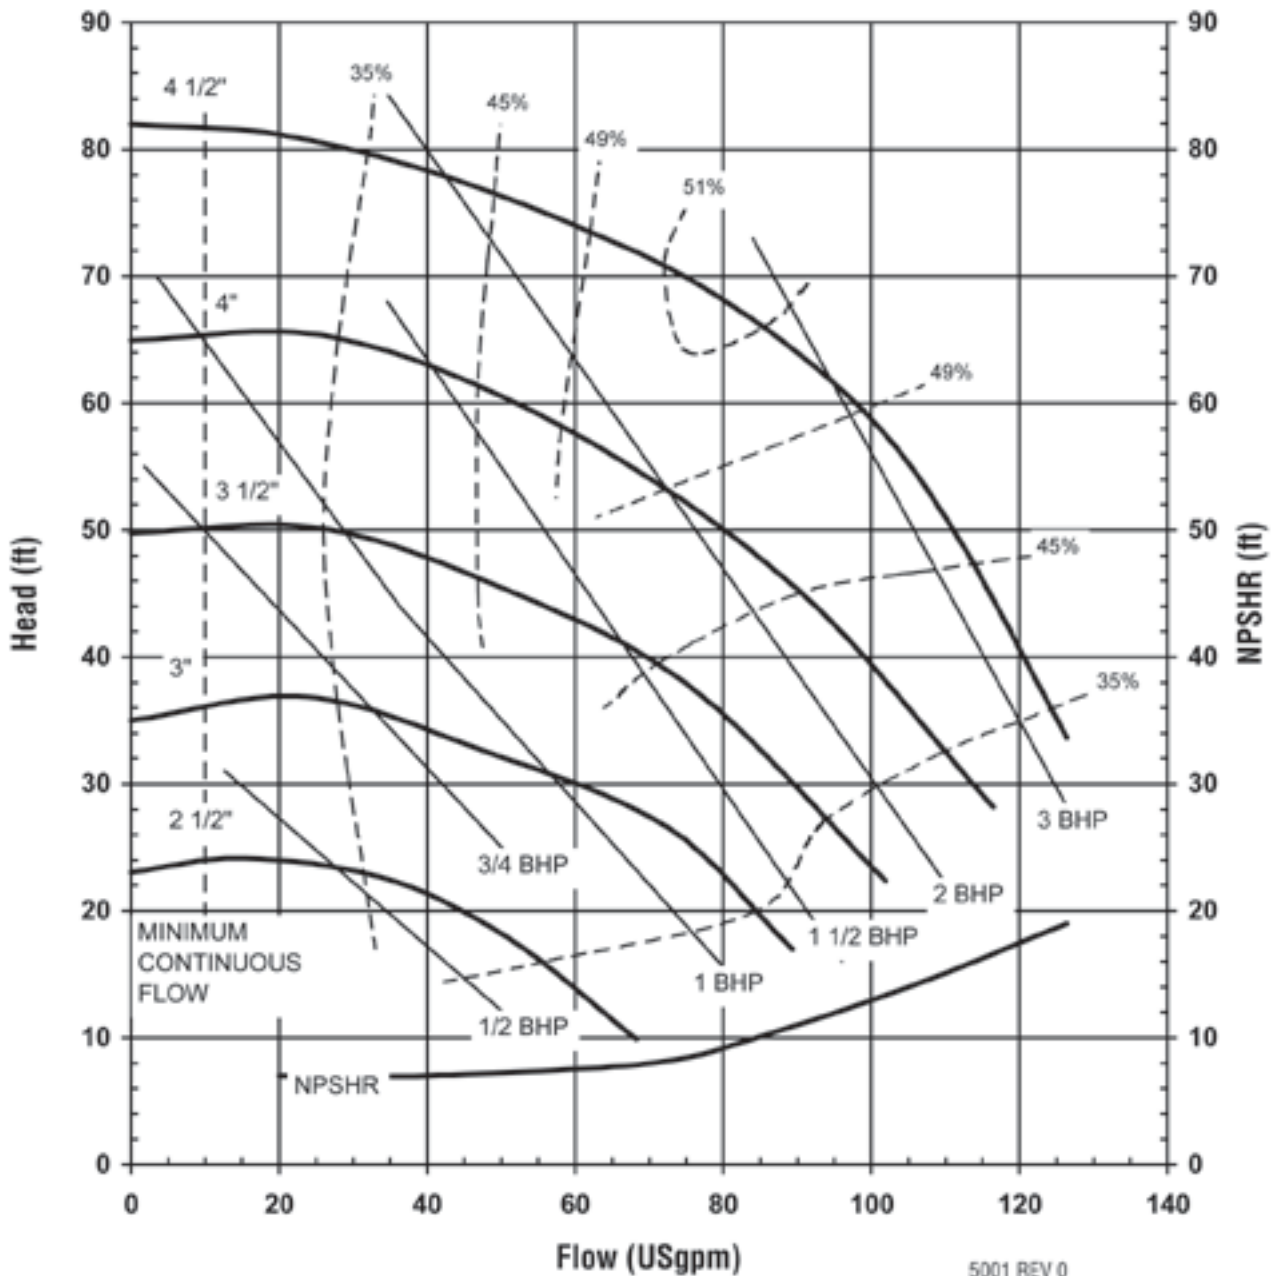

MODEL GP11

3450 rpm, 60 Hz
Suction: 1 1/2" FNPT
Discharge: 1 1/2" FNPT

5001 REV 0
08/06/03

MODEL GP11

1725 rpm, 60 Hz
Suction: 1 1/2" FNPT
Discharge: 1 1/2" FNPT

5002 REV 0
08/06/03

MODEL GP11

2900 rpm, 50 Hz
Suction: 1 1/2" FNPT
Discharge: 1 1/2" FNPT

5003 REV 0
08/06/03

MODEL GP11

1450 rpm, 50 Hz
Suction: 1 1/2" FNPT
Discharge: 1 1/2" FNPT

5004 REV 0
08/06/03