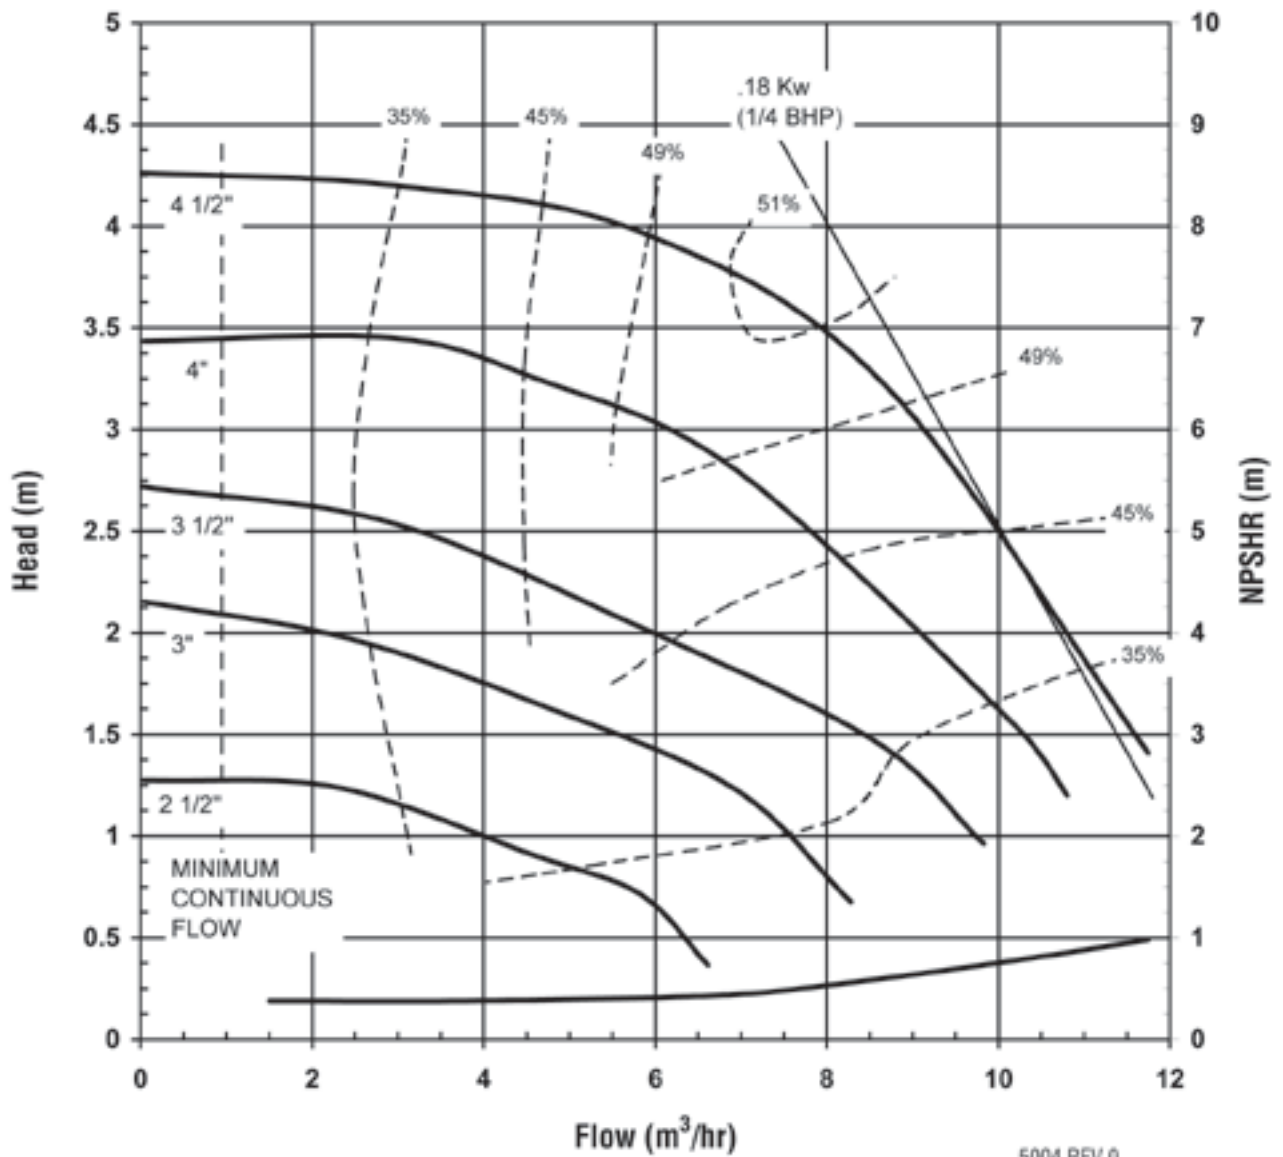

MODEL GP11

3450 rpm, 60 Hz
Suction: 1 1/2" FNPT
Discharge: 1 1/2" FNPT

5001 REV 0
08/06/03

MODEL GP11

1725 rpm, 60 Hz
Suction: 1 1/2" FNPT
Discharge: 1 1/2" FNPT

5002 REV 0
08/06/03

MODEL GP11

2900 rpm, 50 Hz
Suction: 1 1/2" FNPT
Discharge: 1 1/2" FNPT

5003 REV 0
08/06/03

MODEL GP11

1450 rpm, 50 Hz
Suction: 1 1/2" FNPT
Discharge: 1 1/2" FNPT

5004 REV 0
08/06/03