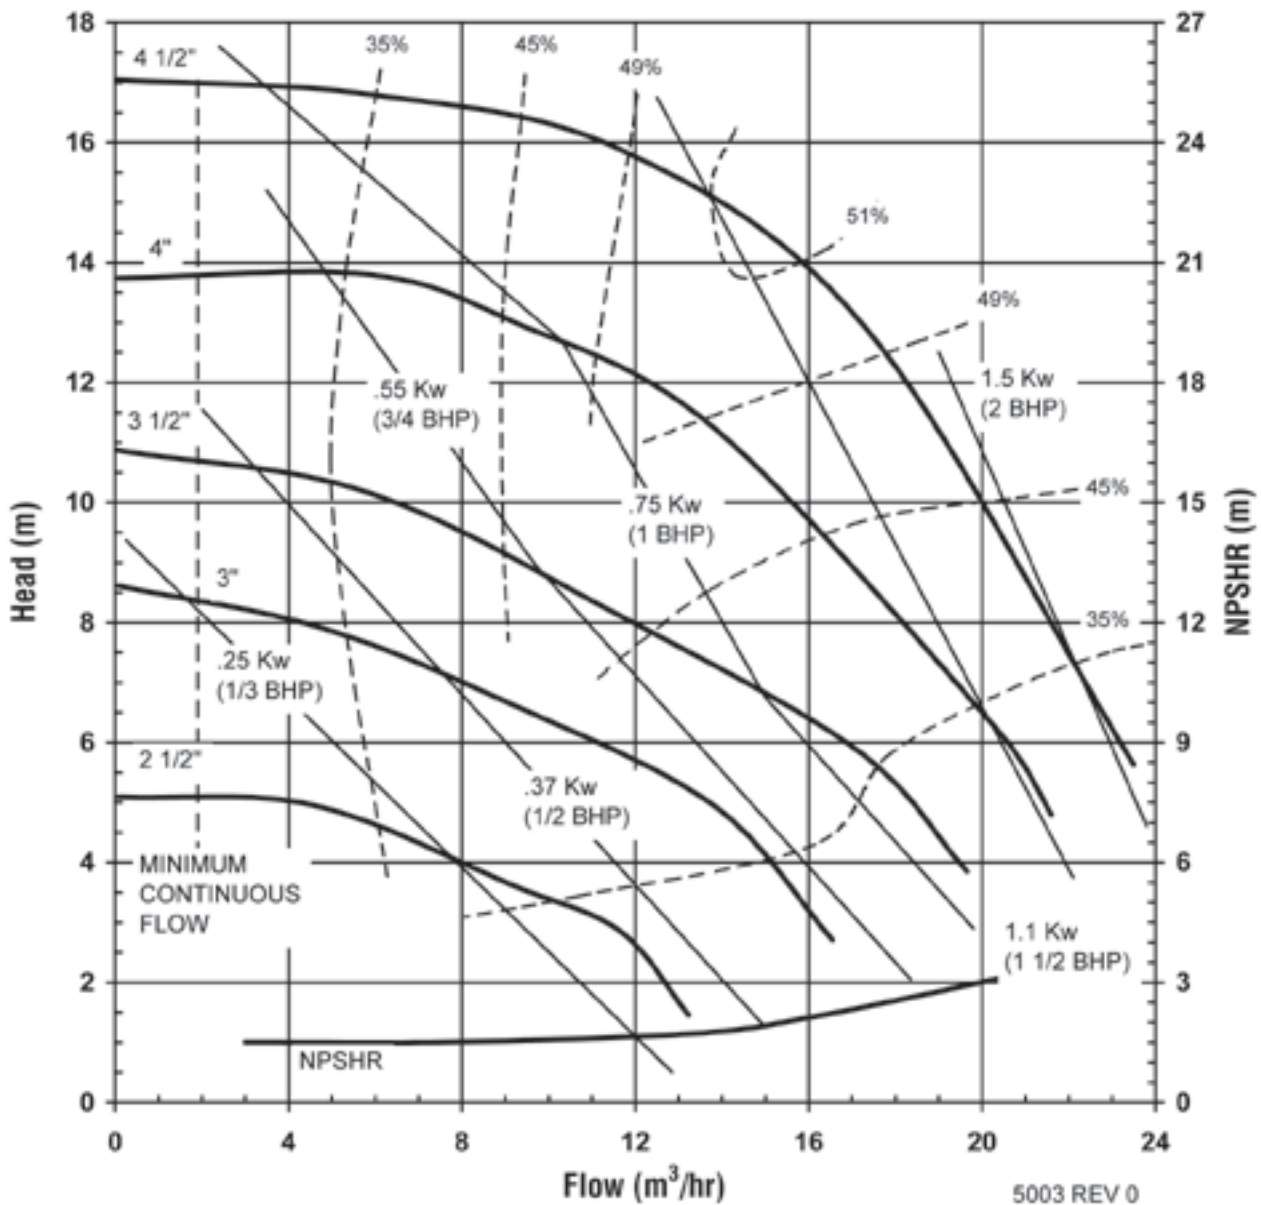

MODEL GP11

3450 rpm, 60 Hz
Suction: 1 1/2" FNPT
Discharge: 1 1/2" FNPT

5001 REV 0
08/06/03

MODEL GP11

1725 rpm, 60 Hz
Suction: 1 1/2" FNPT
Discharge: 1 1/2" FNPT

5002 REV 0
08/06/03

MODEL GP11

2900 rpm, 50 Hz
Suction: 1 1/2" FNPT
Discharge: 1 1/2" FNPT

5003 REV 0
08/06/03

MODEL GP11

1450 rpm, 50 Hz
Suction: 1 1/2" FNPT
Discharge: 1 1/2" FNPT

5004 REV 0
08/06/03