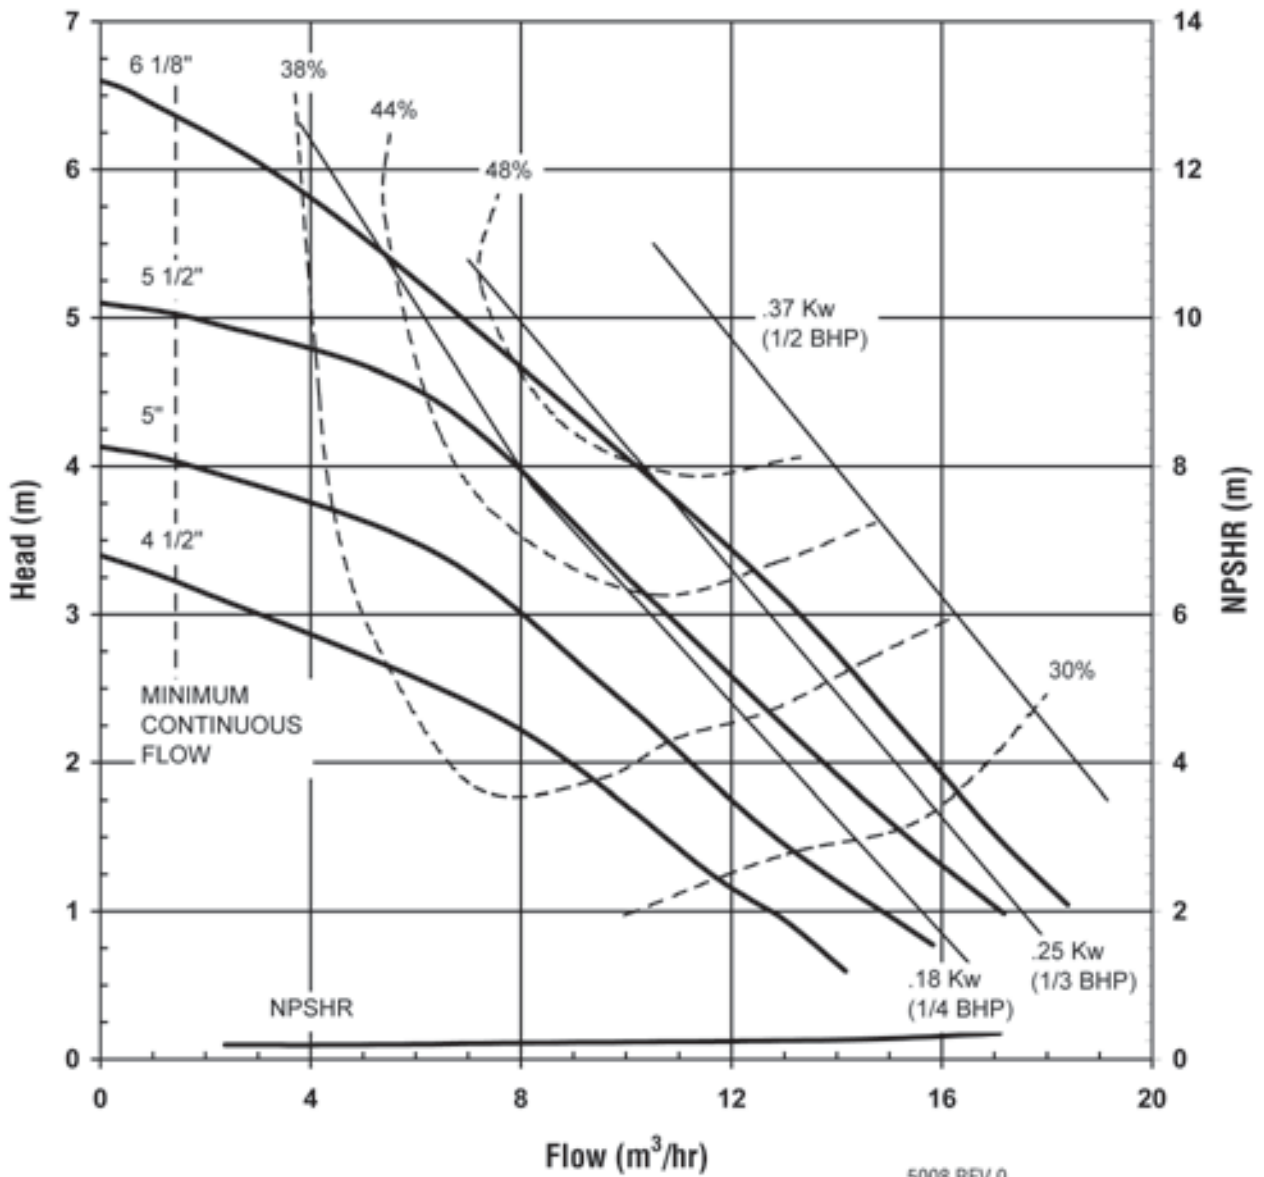

MODEL GP22/32

3450 rpm, 60 Hz

Suction: 2" FNPT/3" FLANGE

Discharge: 2" MNPT/2" FLANGE

5005 REV 0
08/28/03

**GP SERIES
STANDARD
PERFORMANCE CURVE**

MODEL GP22/32

1725 rpm, 60 Hz

Suction: 2" FNPT/3" FLANGE

Discharge: 2" MNPT/2" FLANGE

5006 REV 0
08/28/03

MODEL GP22/32

2900 rpm, 50 Hz

Suction: 2" FNPT/3" FLANGE

Discharge: 2" MNPT/2" FLANGE

5007 REV 0
08/28/03

MODEL GP22/32

1450 rpm, 50 Hz
Suction: 2" FNPT/3" FLANGE
Discharge: 2" MNPT/2" FLANGE

5008 REV 0
08/28/03