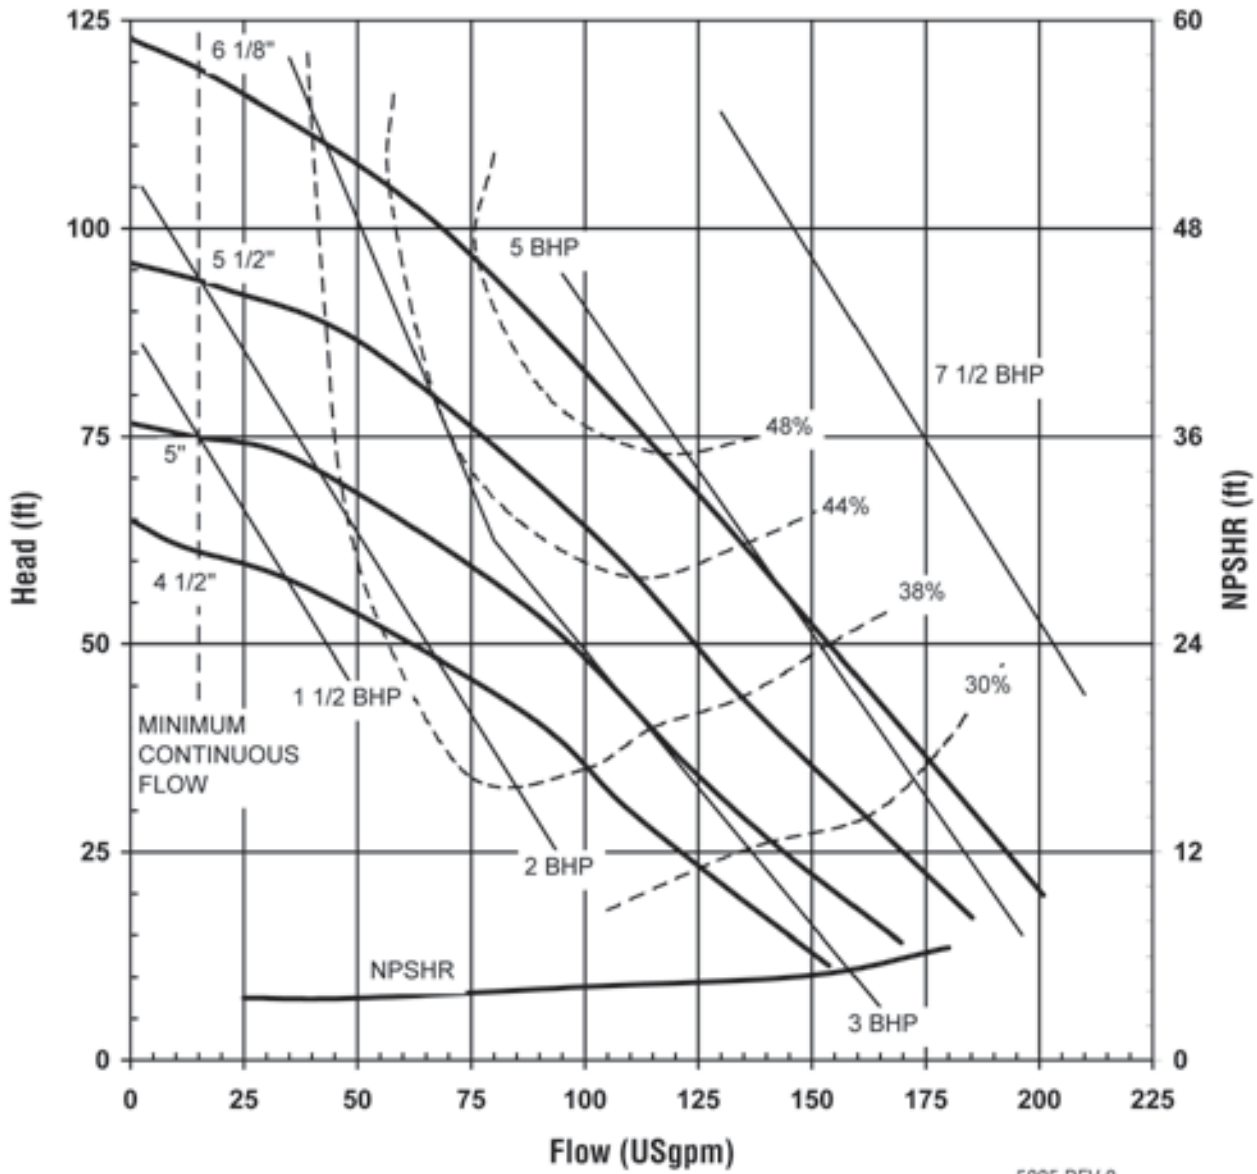

MODEL GP22/32

3450 rpm, 60 Hz

Suction: 2" FNPT/3" FLANGE

Discharge: 2" MNPT/2" FLANGE

5005 REV 0
08/28/03

**GP SERIES
STANDARD
PERFORMANCE CURVE**

MODEL GP22/32

1725 rpm, 60 Hz

Suction: 2" FNPT/3" FLANGE

Discharge: 2" MNPT/2" FLANGE

5006 REV 0
08/28/03

MODEL GP22/32

2900 rpm, 50 Hz

Suction: 2" FNPT/3" FLANGE

Discharge: 2" MNPT/2" FLANGE

5007 REV 0
08/28/03

MODEL GP22/32

1450 rpm, 50 Hz
Suction: 2" FNPT/3" FLANGE
Discharge: 2" MNPT/2" FLANGE

5008 REV 0
08/28/03