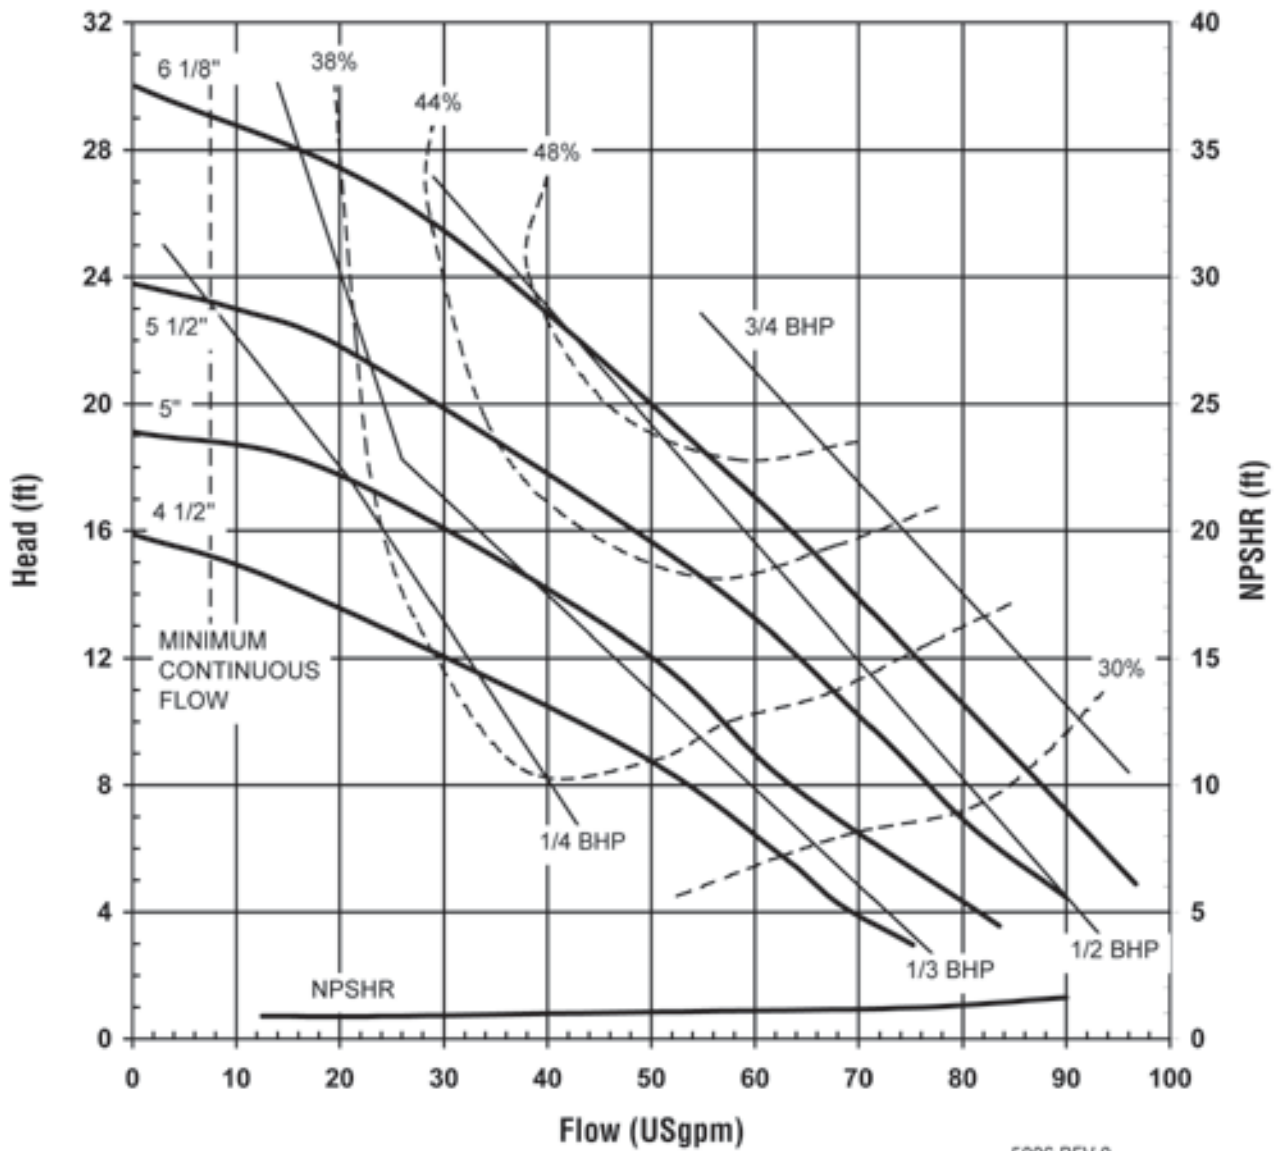

MODEL GP22/32

3450 rpm, 60 Hz

Suction: 2" FNPT/3" FLANGE

Discharge: 2" MNPT/2" FLANGE

5005 REV 0
08/28/03

**GP SERIES
STANDARD
PERFORMANCE CURVE**

MODEL GP22/32

1725 rpm, 60 Hz

Suction: 2" FNPT/3" FLANGE

Discharge: 2" MNPT/2" FLANGE

5006 REV 0
08/28/03

MODEL GP22/32

2900 rpm, 50 Hz

Suction: 2" FNPT/3" FLANGE

Discharge: 2" MNPT/2" FLANGE

5007 REV 0
08/28/03

MODEL GP22/32

1450 rpm, 50 Hz
Suction: 2" FNPT/3" FLANGE
Discharge: 2" MNPT/2" FLANGE

5008 REV 0
08/28/03