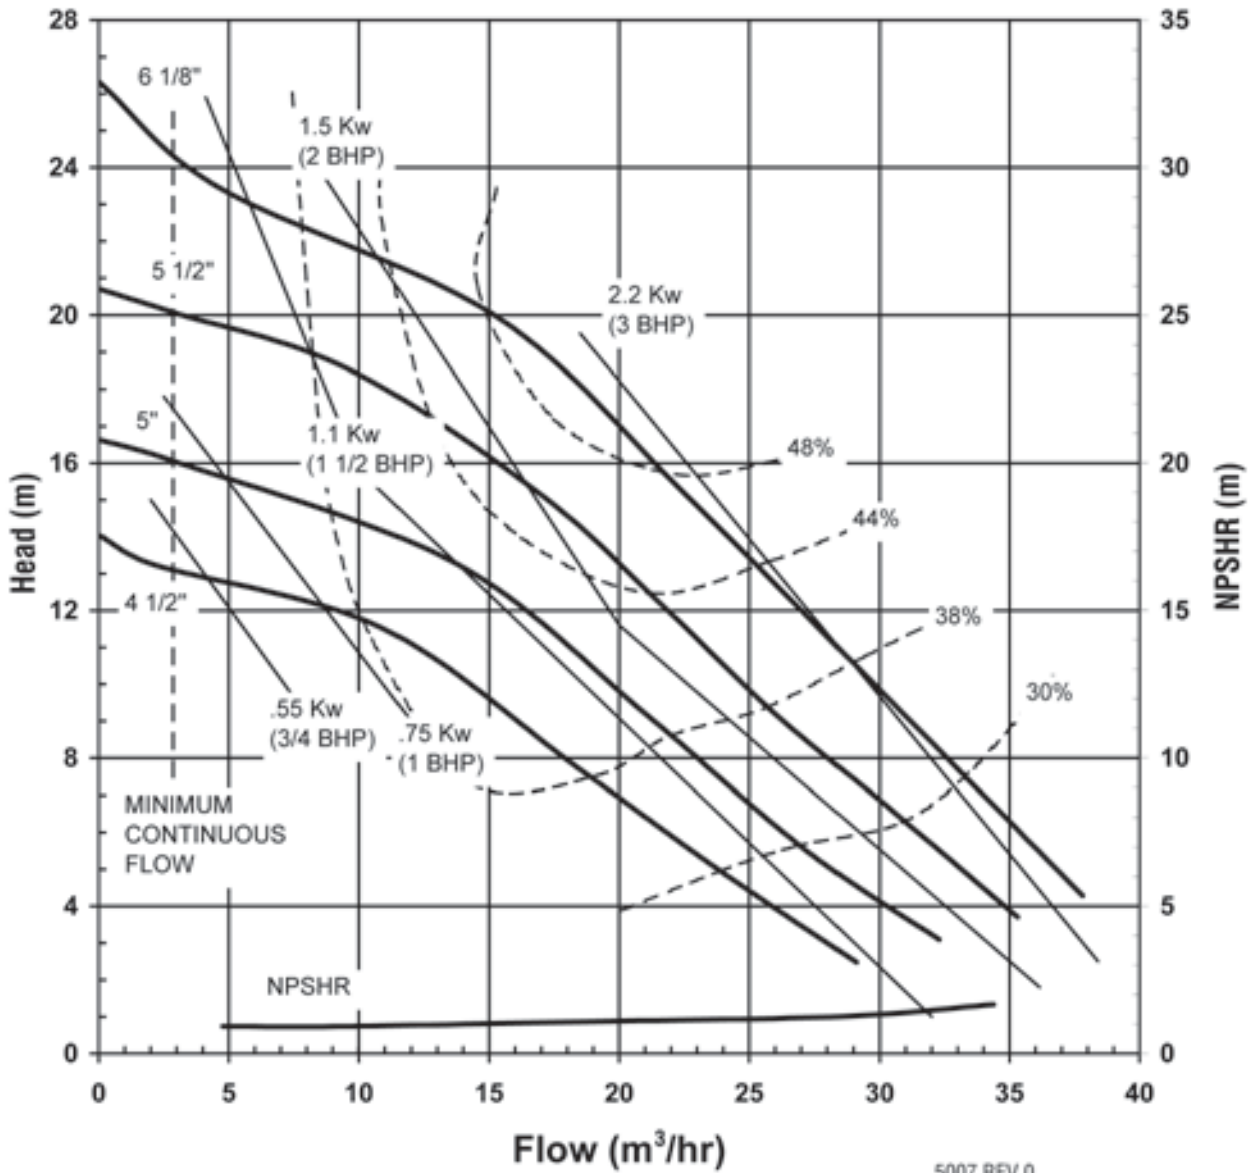

MODEL GP22/32

3450 rpm, 60 Hz

Suction: 2" FNPT/3" FLANGE

Discharge: 2" MNPT/2" FLANGE

5005 REV 0
08/28/03

**GP SERIES
STANDARD
PERFORMANCE CURVE**

MODEL GP22/32

1725 rpm, 60 Hz

Suction: 2" FNPT/3" FLANGE

Discharge: 2" MNPT/2" FLANGE

5006 REV 0
08/28/03

MODEL GP22/32

2900 rpm, 50 Hz

Suction: 2" FNPT/3" FLANGE

Discharge: 2" MNPT/2" FLANGE

5007 REV 0
08/28/03

MODEL GP22/32

1450 rpm, 50 Hz
Suction: 2" FNPT/3" FLANGE
Discharge: 2" MNPT/2" FLANGE

5008 REV 0
08/28/03