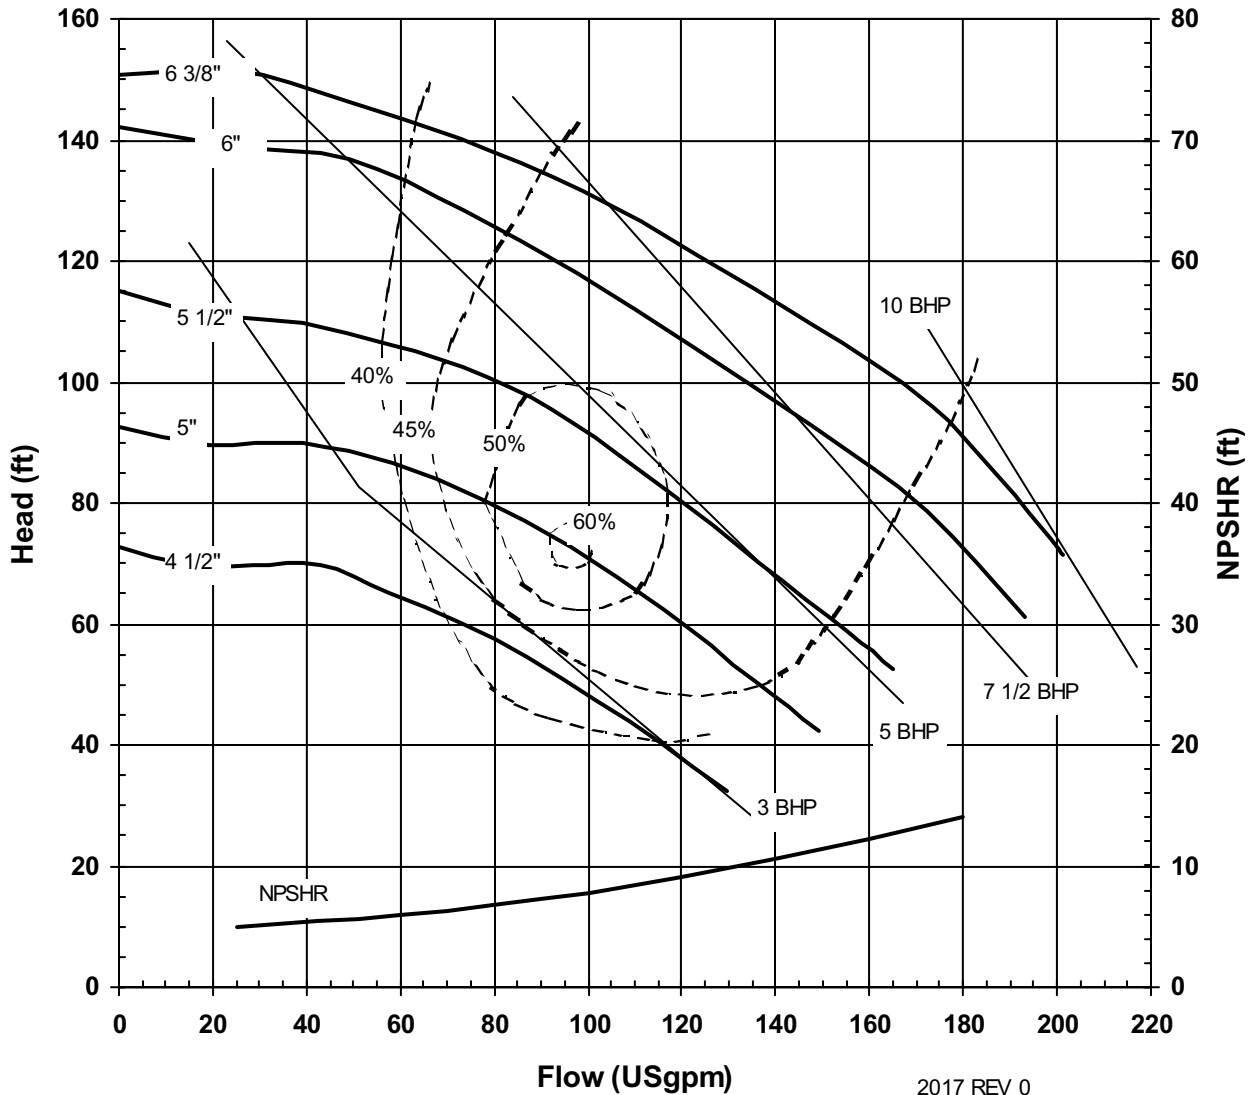

KC/VKC SERIES
STANDARD
PERFORMANCE CURVE

MODEL KC22/32
VKC22

3450 rpm, 60 Hz

Suction: 2" FNPT/3" FLANGE

Discharge: 2" MNPT/2" FLANGE

CLOSED IMPELLER

2017 REV 0
12/08/00