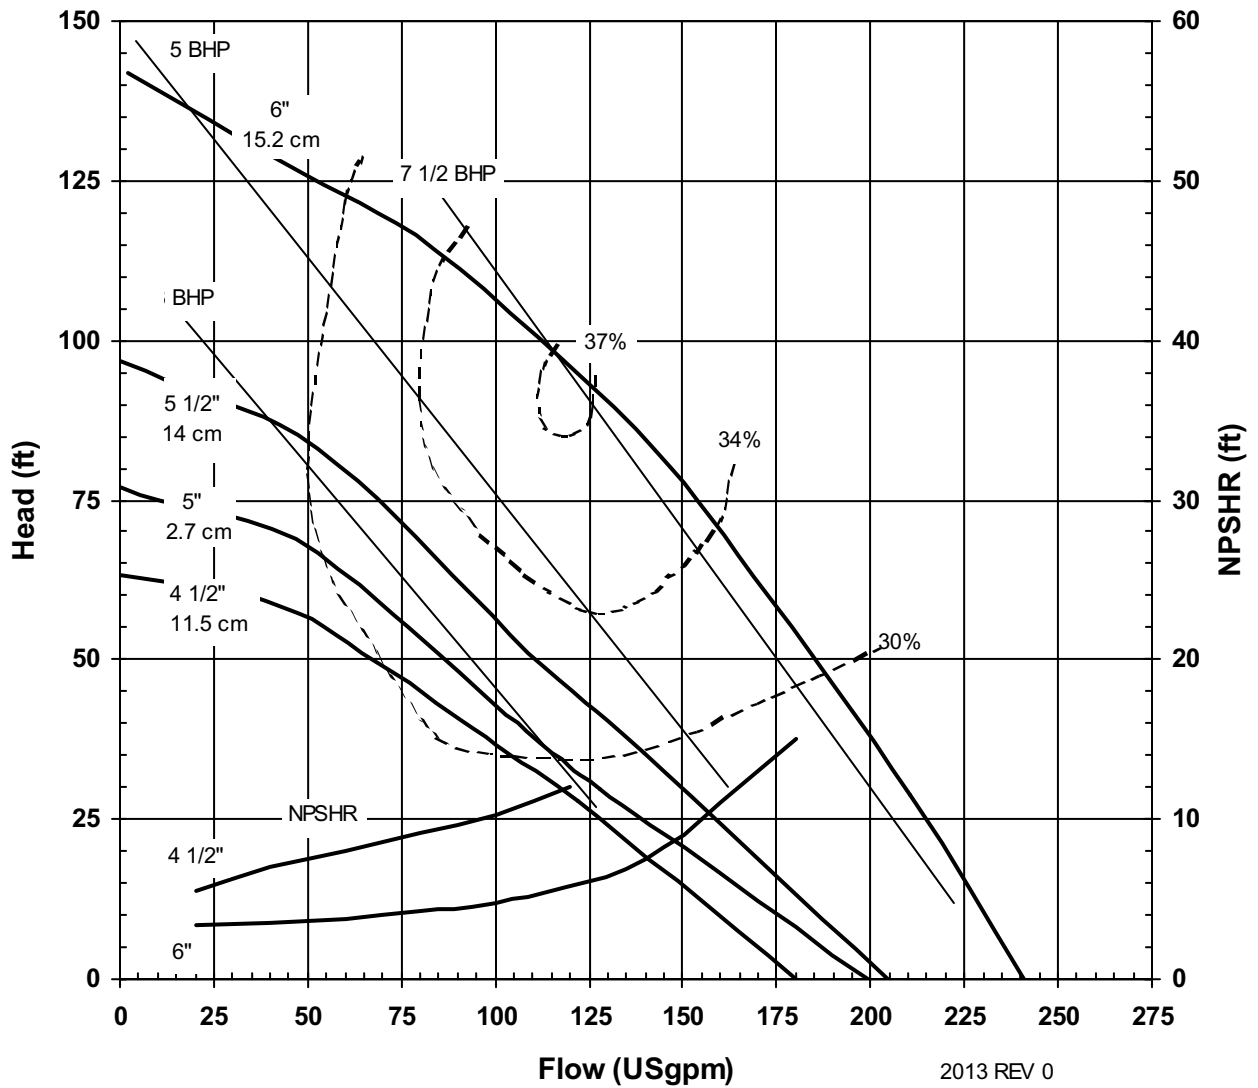

KC/VKC SERIES
MODEL KC/VKC 22/32
PERFORMANCE CURVE

MODEL KC22/32
VKC22

3450 rpm, 60 Hz
Suction: 2" FNPT/3" FLANGE
Discharge: 2" MNPT/2" FLANGE
OPEN IMPELLER

2013 REV 0
12/08/00