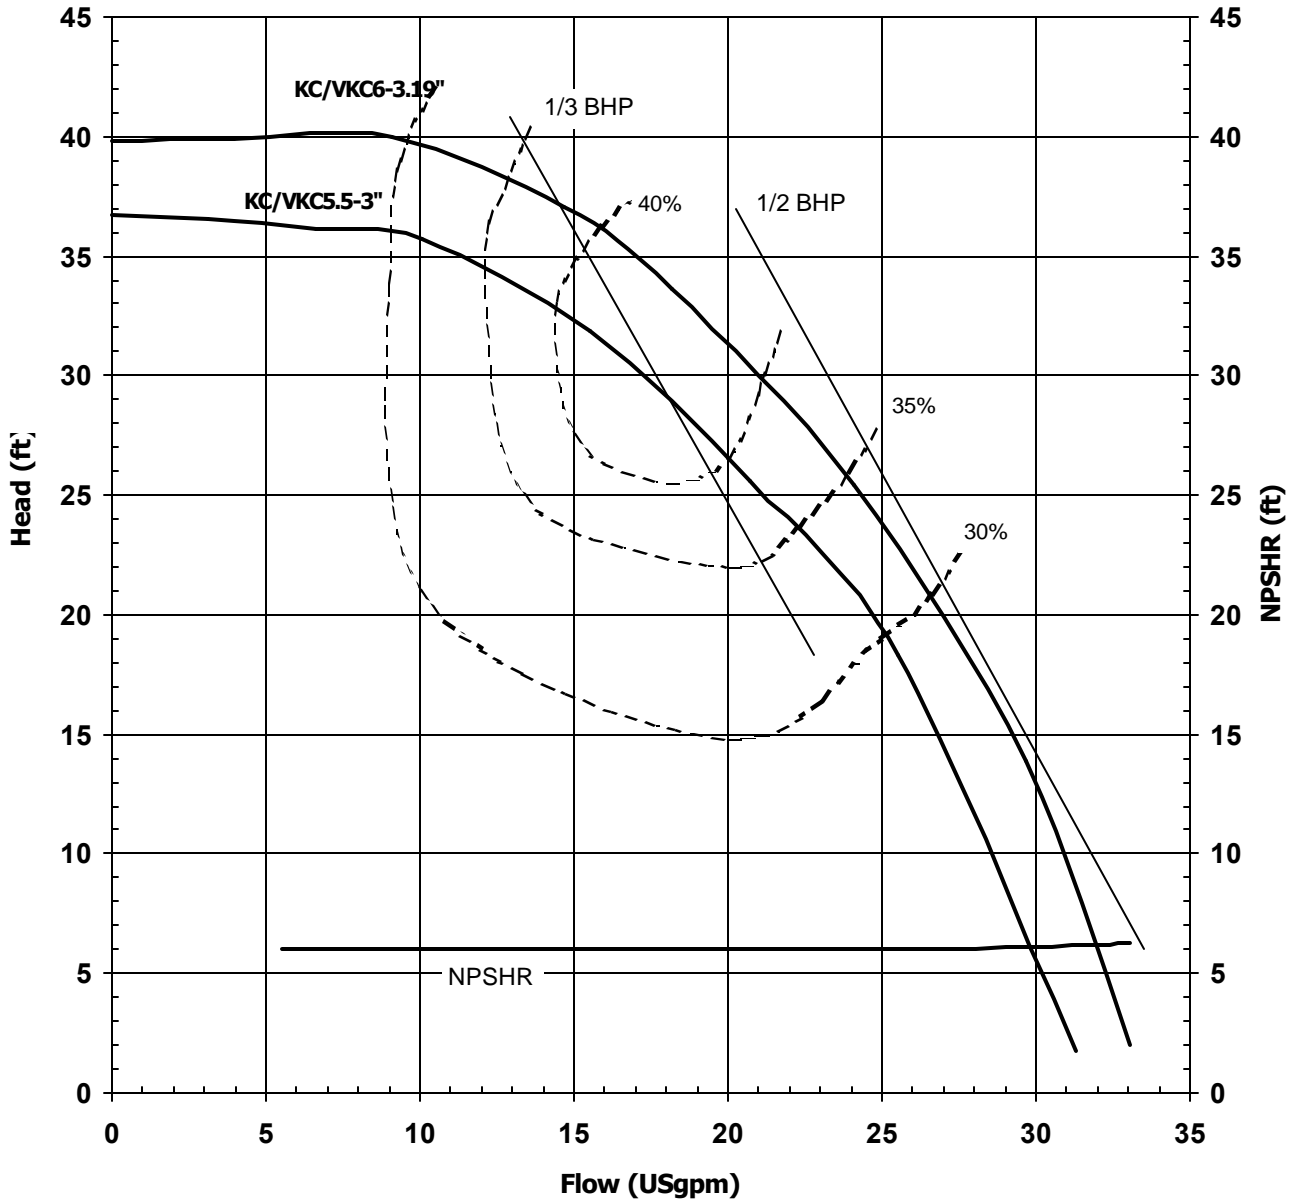

**3450 rpm, 60 Hz  
Suction: 1" FNPT  
Discharge: 3/4" MNPT**

2001 REV 0  
12/08/00