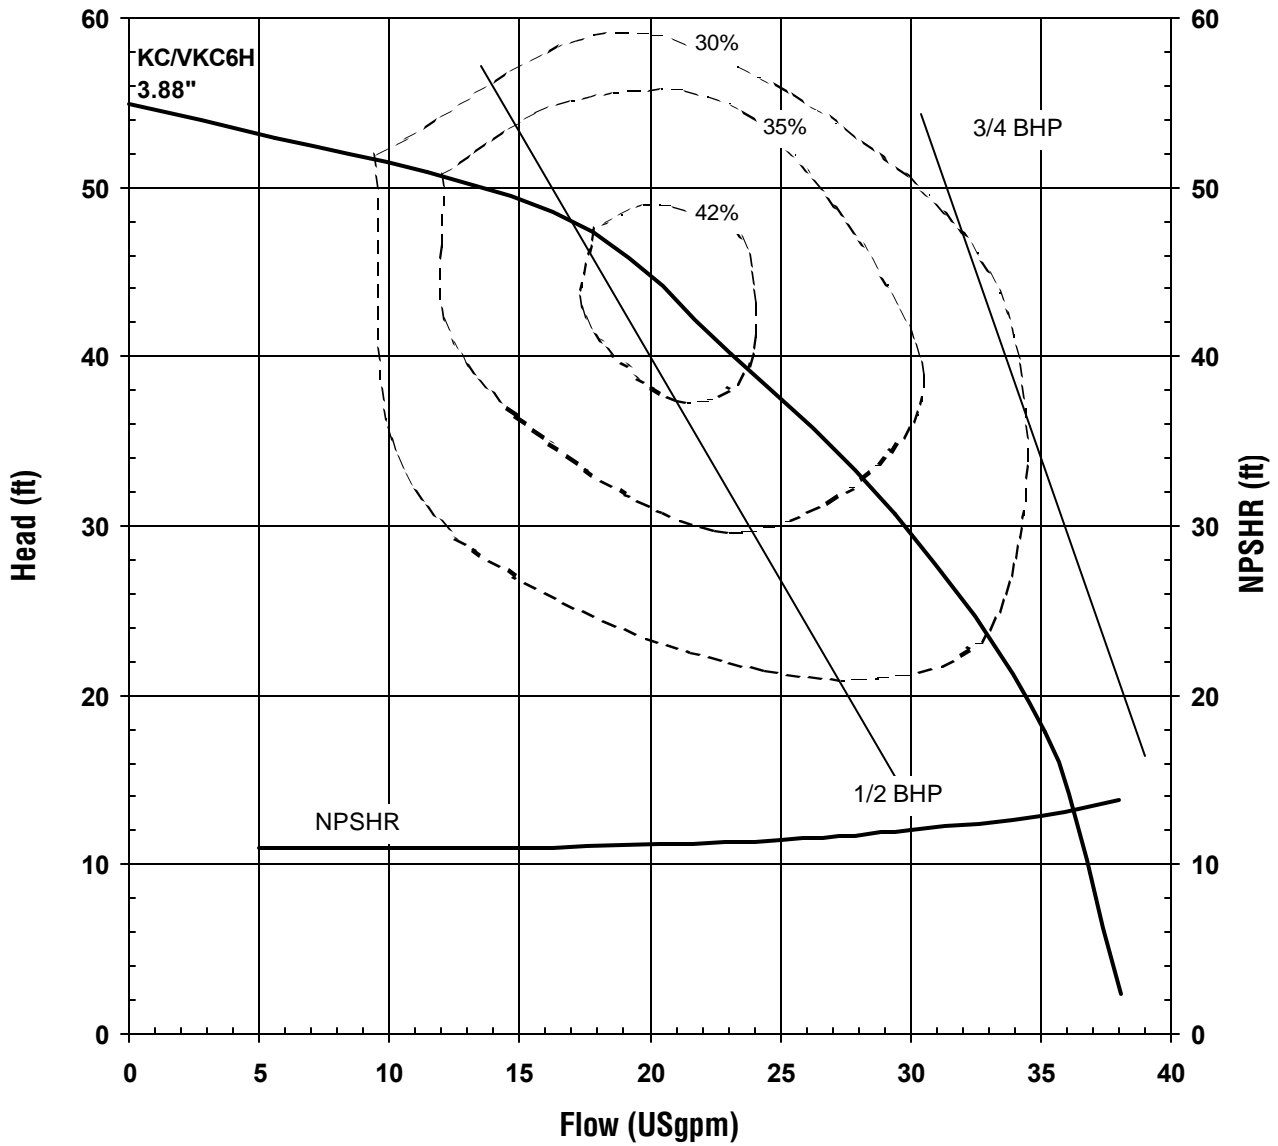

**MODEL KC6H  
VKC6H**

**3450 rpm, 60 Hz  
Suction: 1" FNPT  
Discharge: 3/4" MNPT**

2031 REV 0  
5/11/01