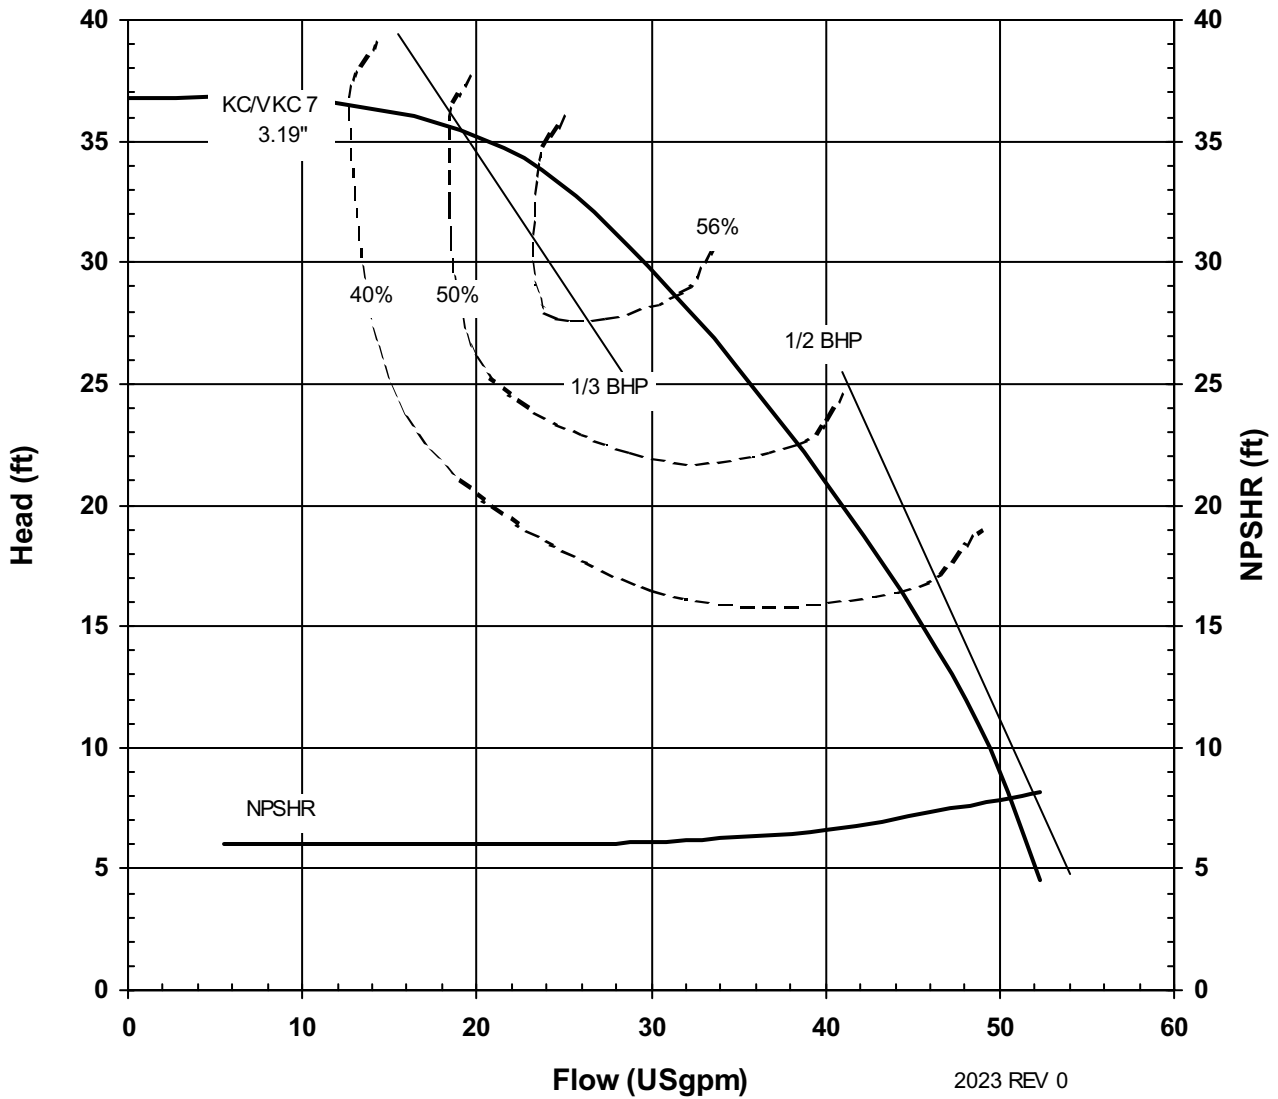

KC/VKC SERIES  
STANDARD  
PERFORMANCE CURVE

MODEL KC7  
VKC7

3450 rpm, 60 Hz  
Suction: 1 1/2" FNPT  
Discharge: 1" MNPT

2023 REV 0  
4/11/01