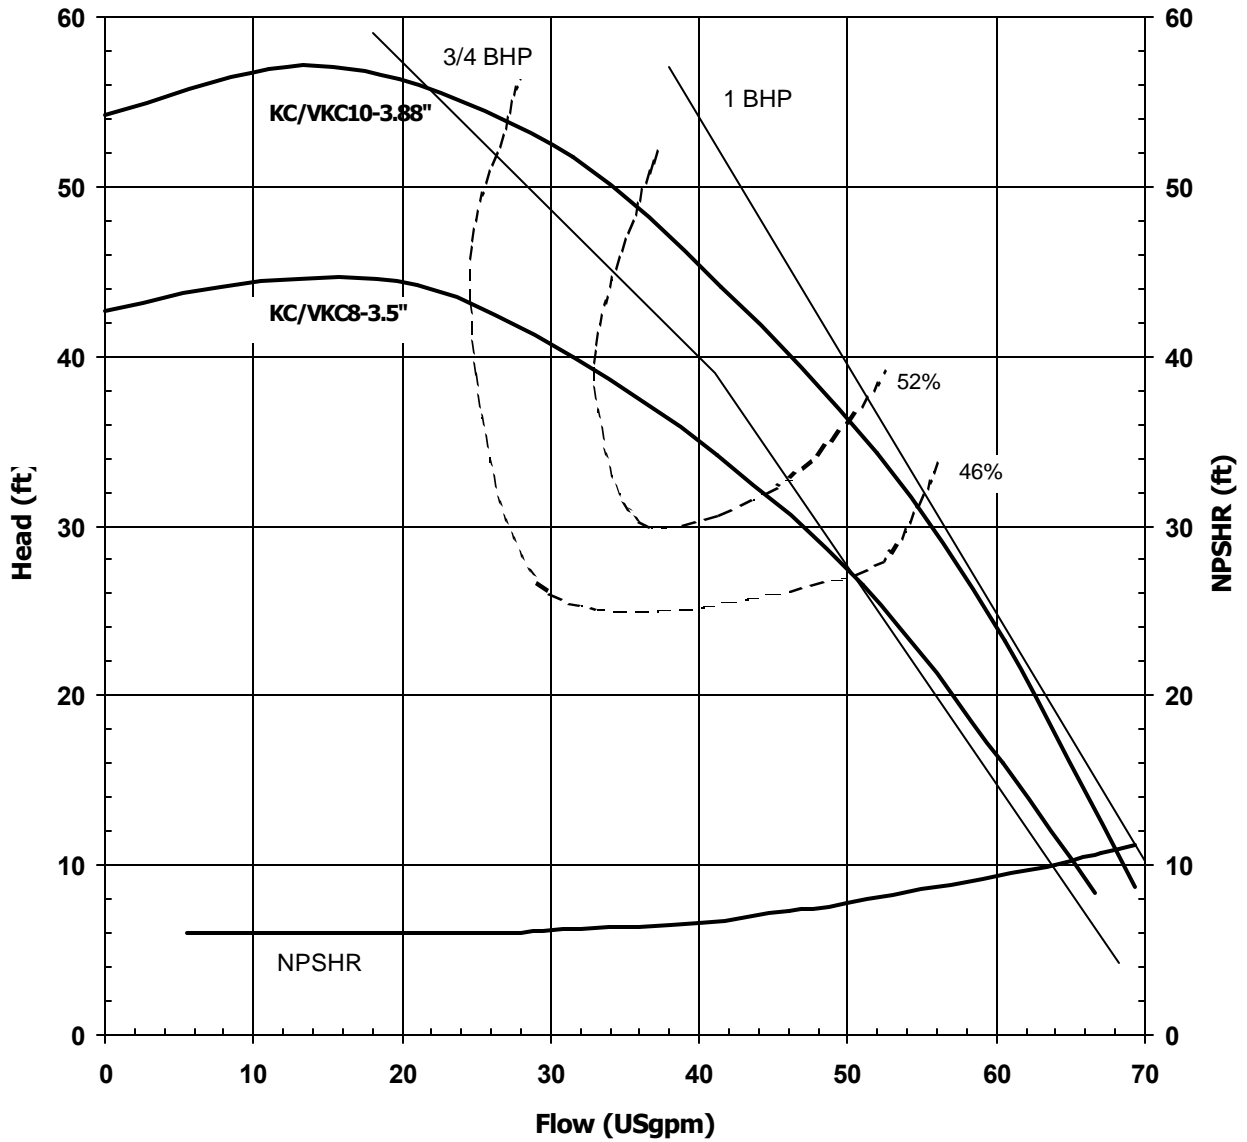

**3450 rpm, 60 Hz
Suction: 1 1/2" FNPT
Discharge: 1" MNPT**

2005 REV 0
12/08/00