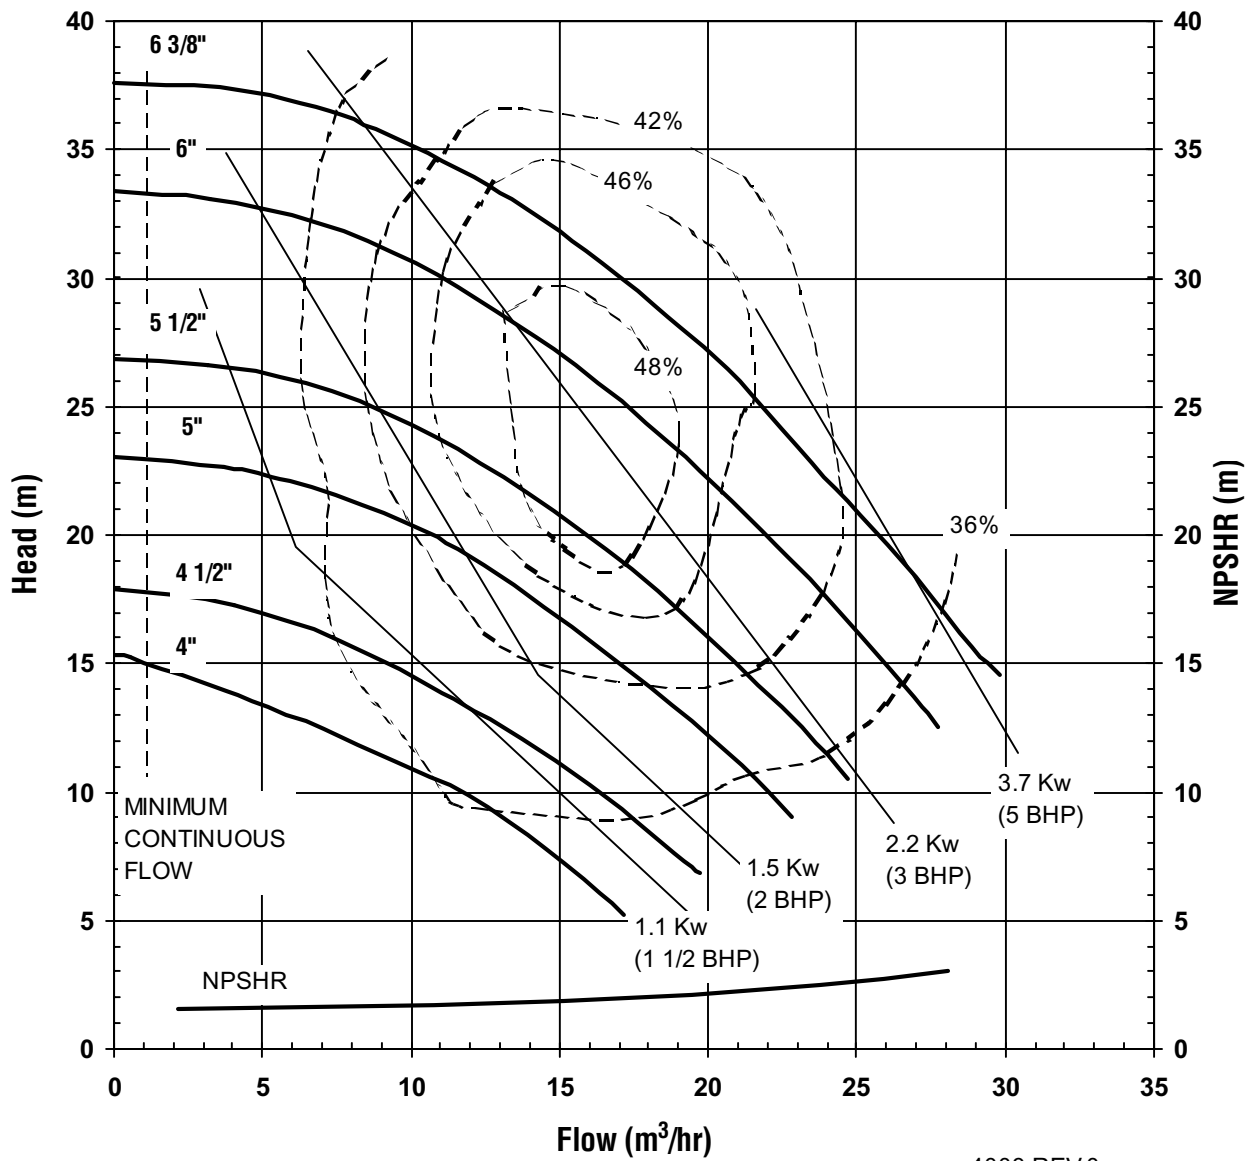

MODEL UC1516
1750 rpm, 60 Hz
Suction: 1 1/2"
Discharge: 1"

MODEL UC1516

2900 rpm, 50 Hz

Suction: 1 1/2"

Discharge: 1"

MODEL UC1516

1450 rpm, 50 Hz

Suction: 1 1/2"