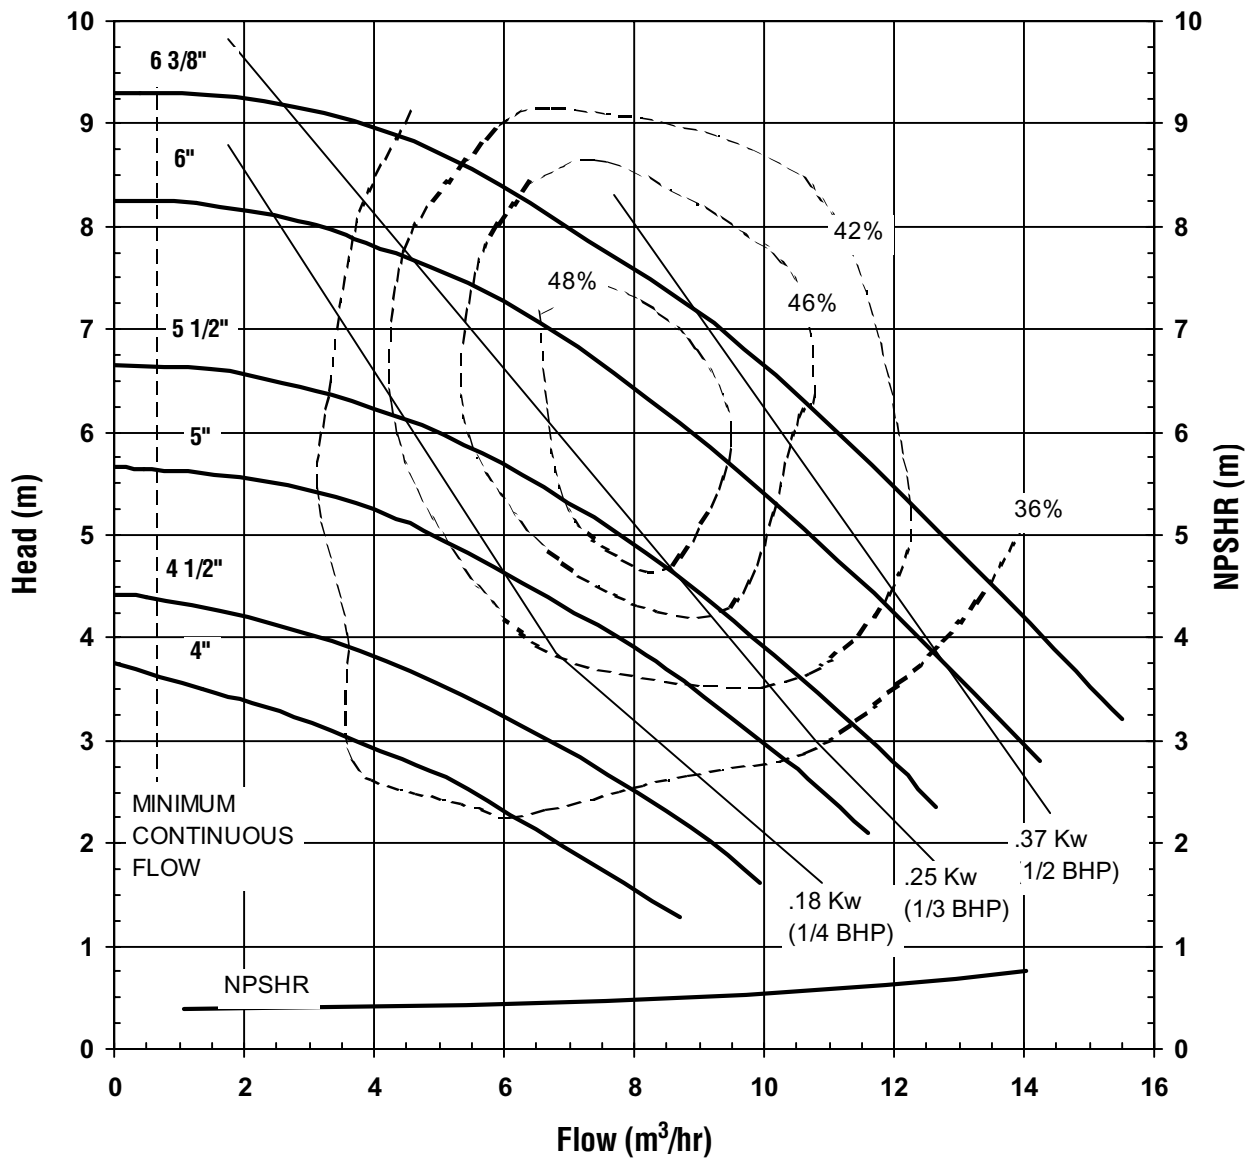

MODEL UC1516

1450 rpm, 50 Hz

Suction: 1 1/2"

Discharge: 1"