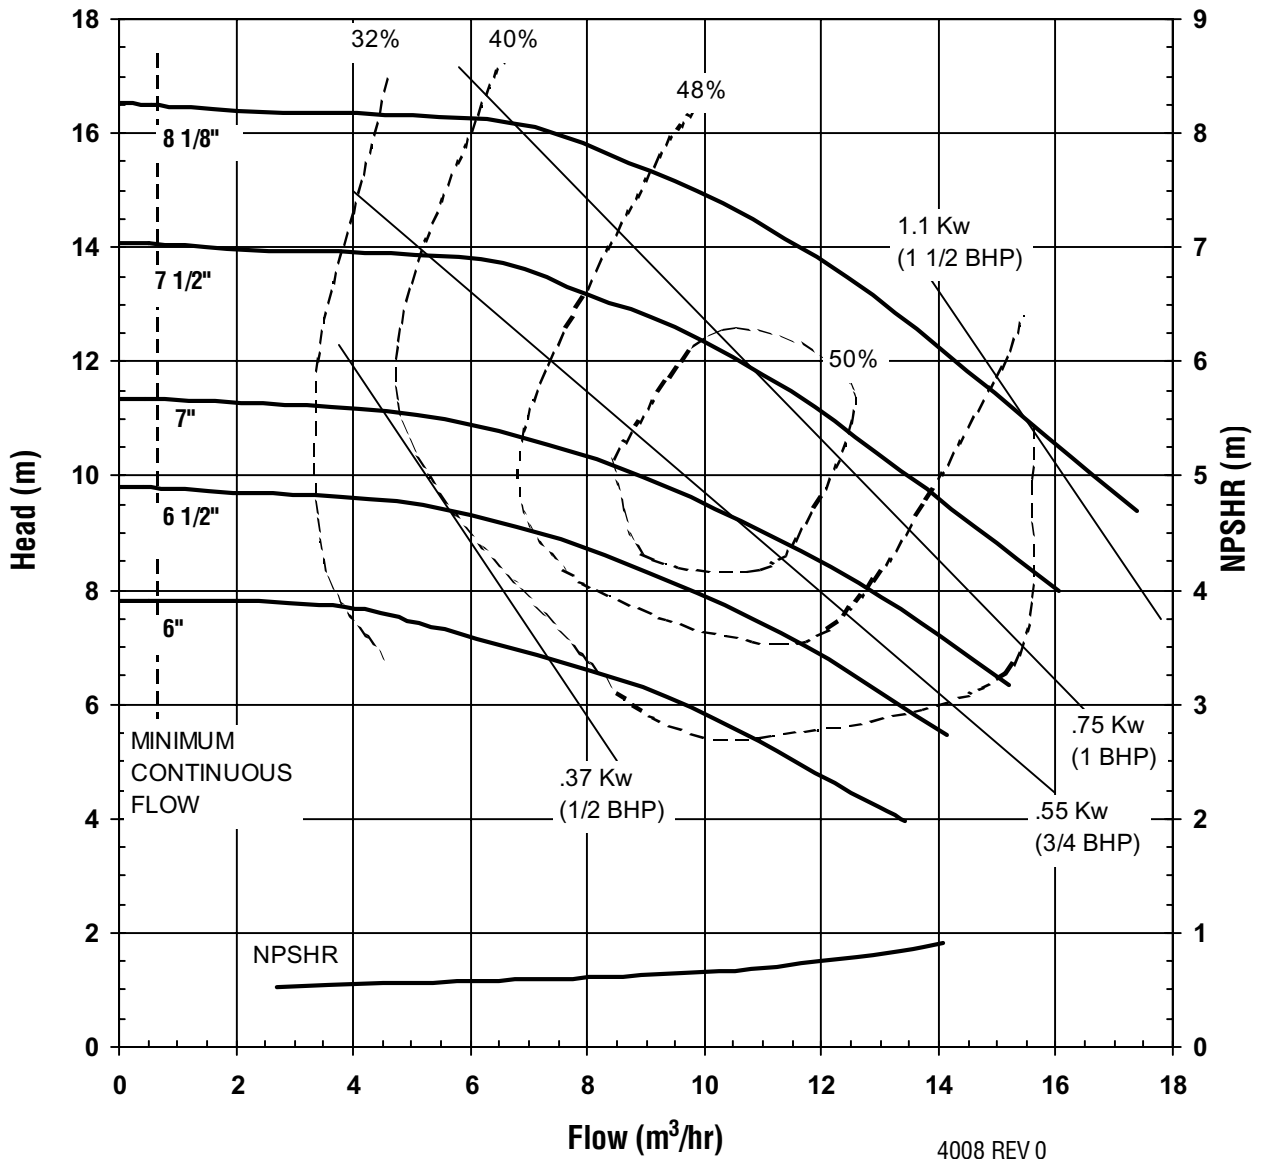

Discharge: 1"

**MODEL UC1518
3500 rpm, 60 Hz
Suction: 1 1/2"
Discharge: 1"**

MODEL UC1518
1750 rpm, 60 Hz
Suction: 1 1/2"
Discharge: 1"

MODEL UC1518
2900 rpm, 50 Hz
Suction: 1 1/2"
Discharge: 1"

MODEL UC1518
1450 rpm, 50 Hz
Suction: 1 1/2"
Discharge: 1"

**MODEL UC326
3500 rpm, 60 Hz
Suction: 3"
Discharge: 2"**

**MODEL UC326
1750 rpm, 60 Hz
Suction: 3"
Discharge: 2"**

MODEL UC326
2900 rpm, 50 Hz
Suction: 3"
Discharge: 2"

MODEL UC326
1450 rpm, 50 Hz
Suction: 3"
Discharge: 2"