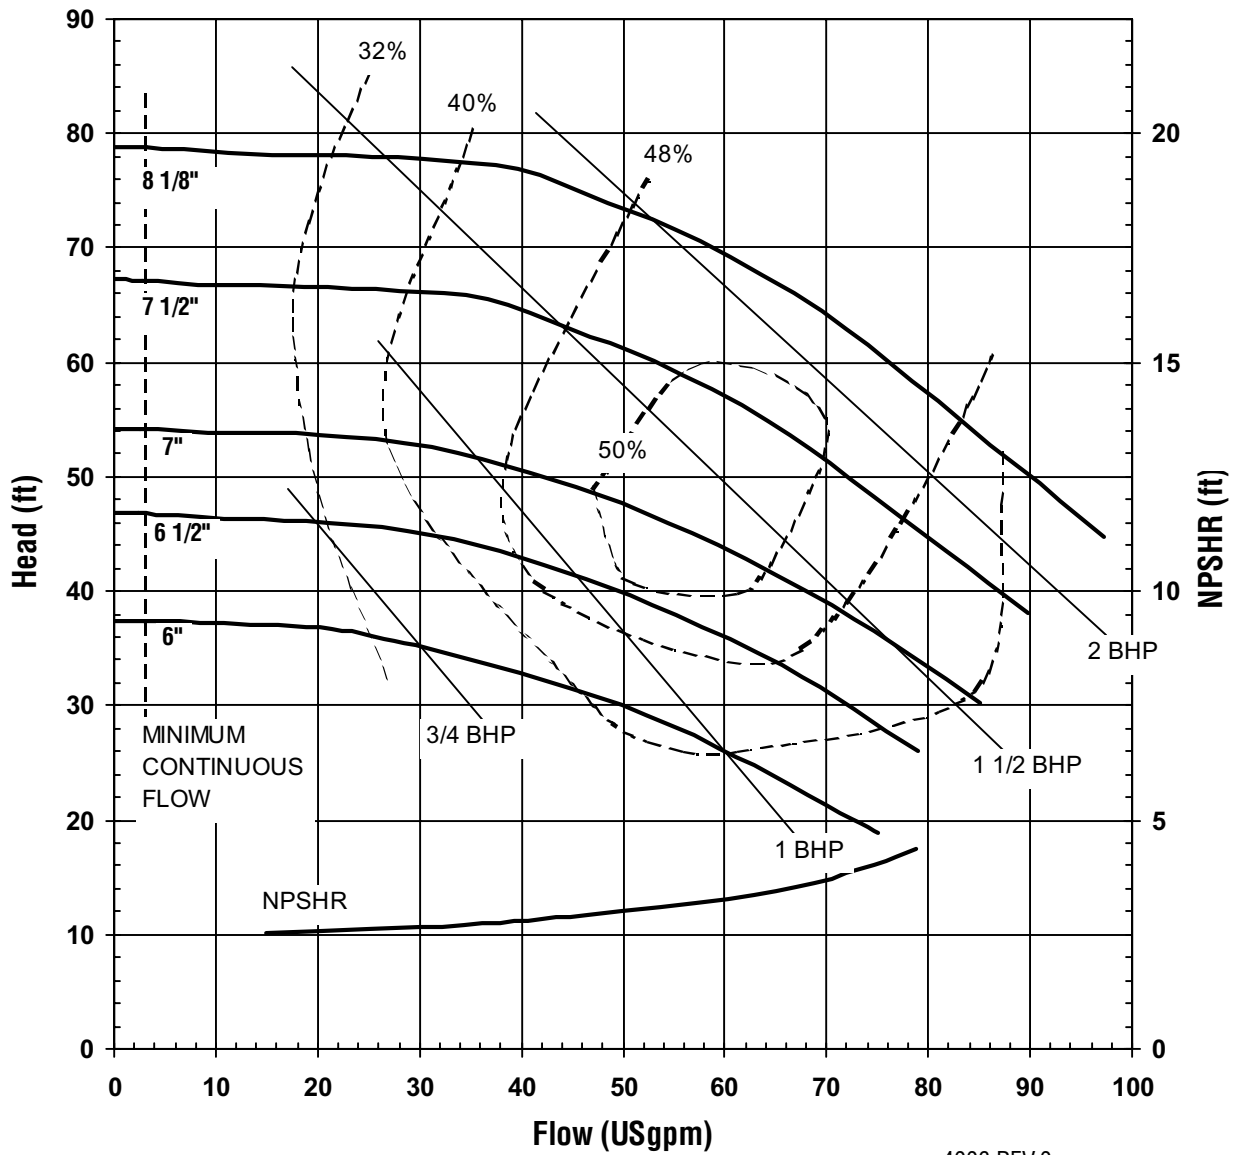

MODEL UC1518
1750 rpm, 60 Hz
Suction: 1 1/2"
Discharge: 1"