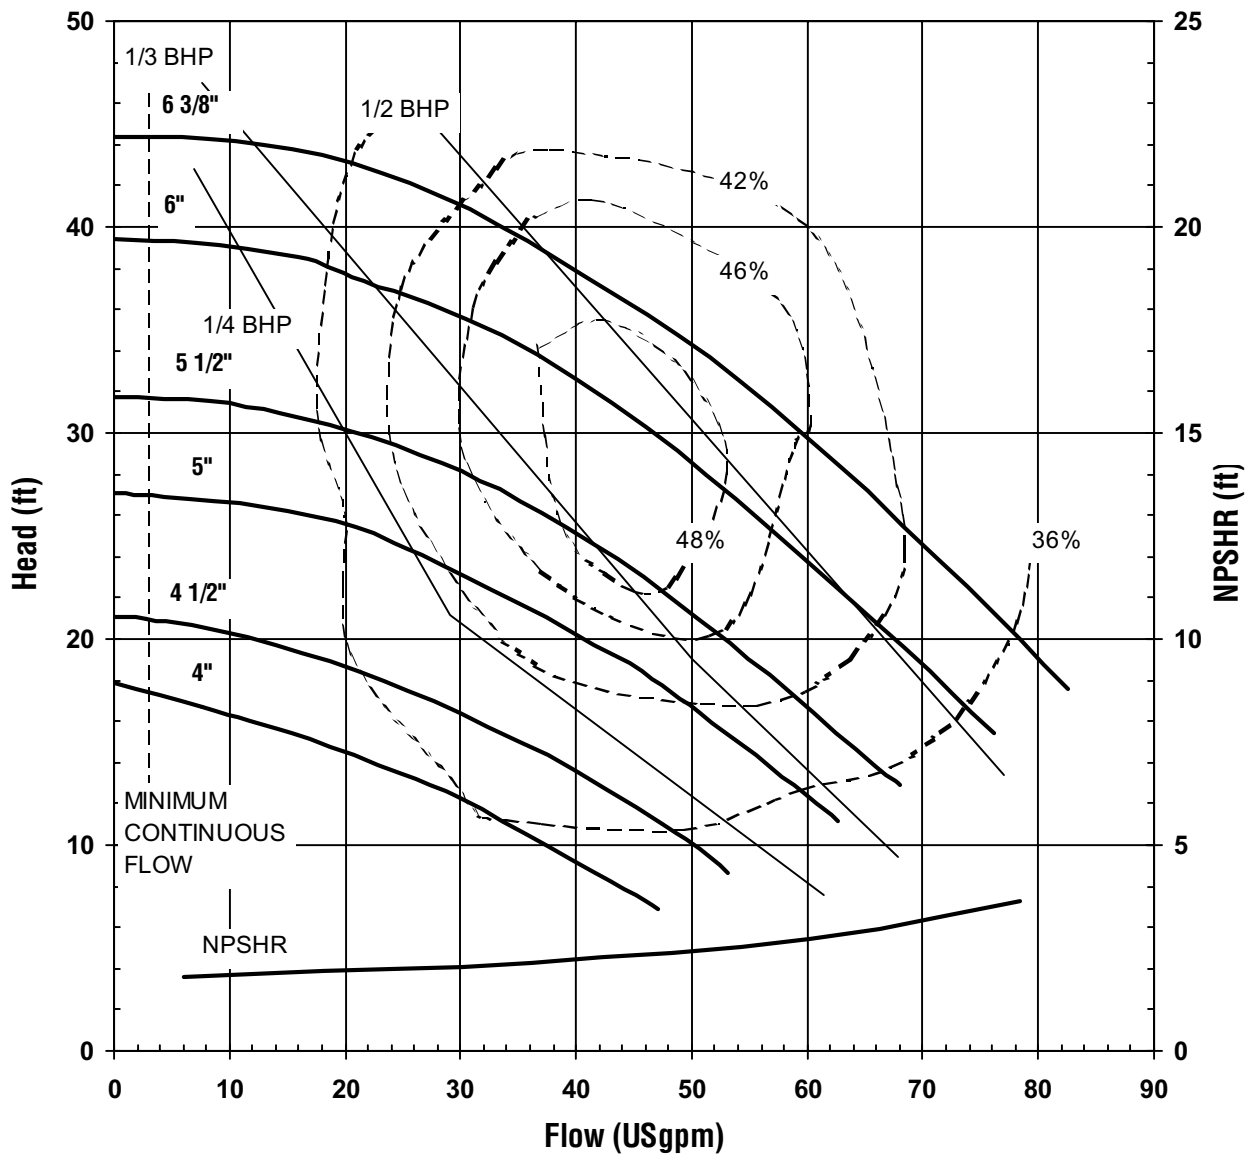

MODEL UC1516
1750 rpm, 60 Hz
Suction: 1 1/2"
Discharge: 1"