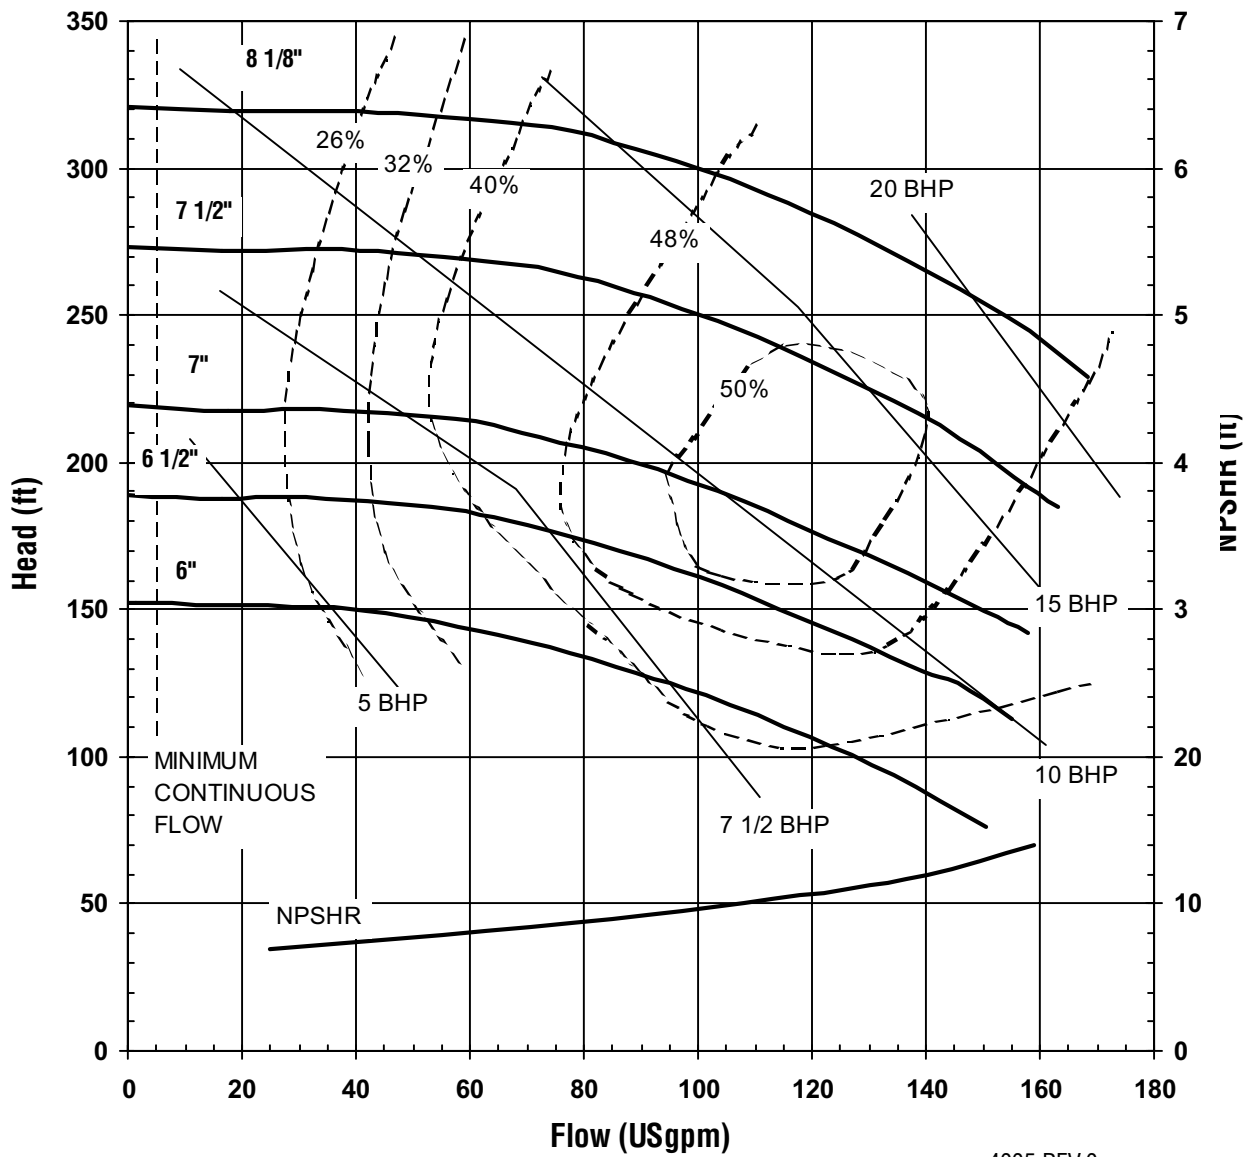

Discharge: 1"

**MODEL UC1518
3500 rpm, 60 Hz
Suction: 1 1/2"
Discharge: 1"**

MODEL UC1518
1750 rpm, 60 Hz
Suction: 1 1/2"
Discharge: 1"

MODEL UC1518
2900 rpm, 50 Hz
Suction: 1 1/2"
Discharge: 1"

MODEL UC1518
1450 rpm, 50 Hz
Suction: 1 1/2"
Discharge: 1"