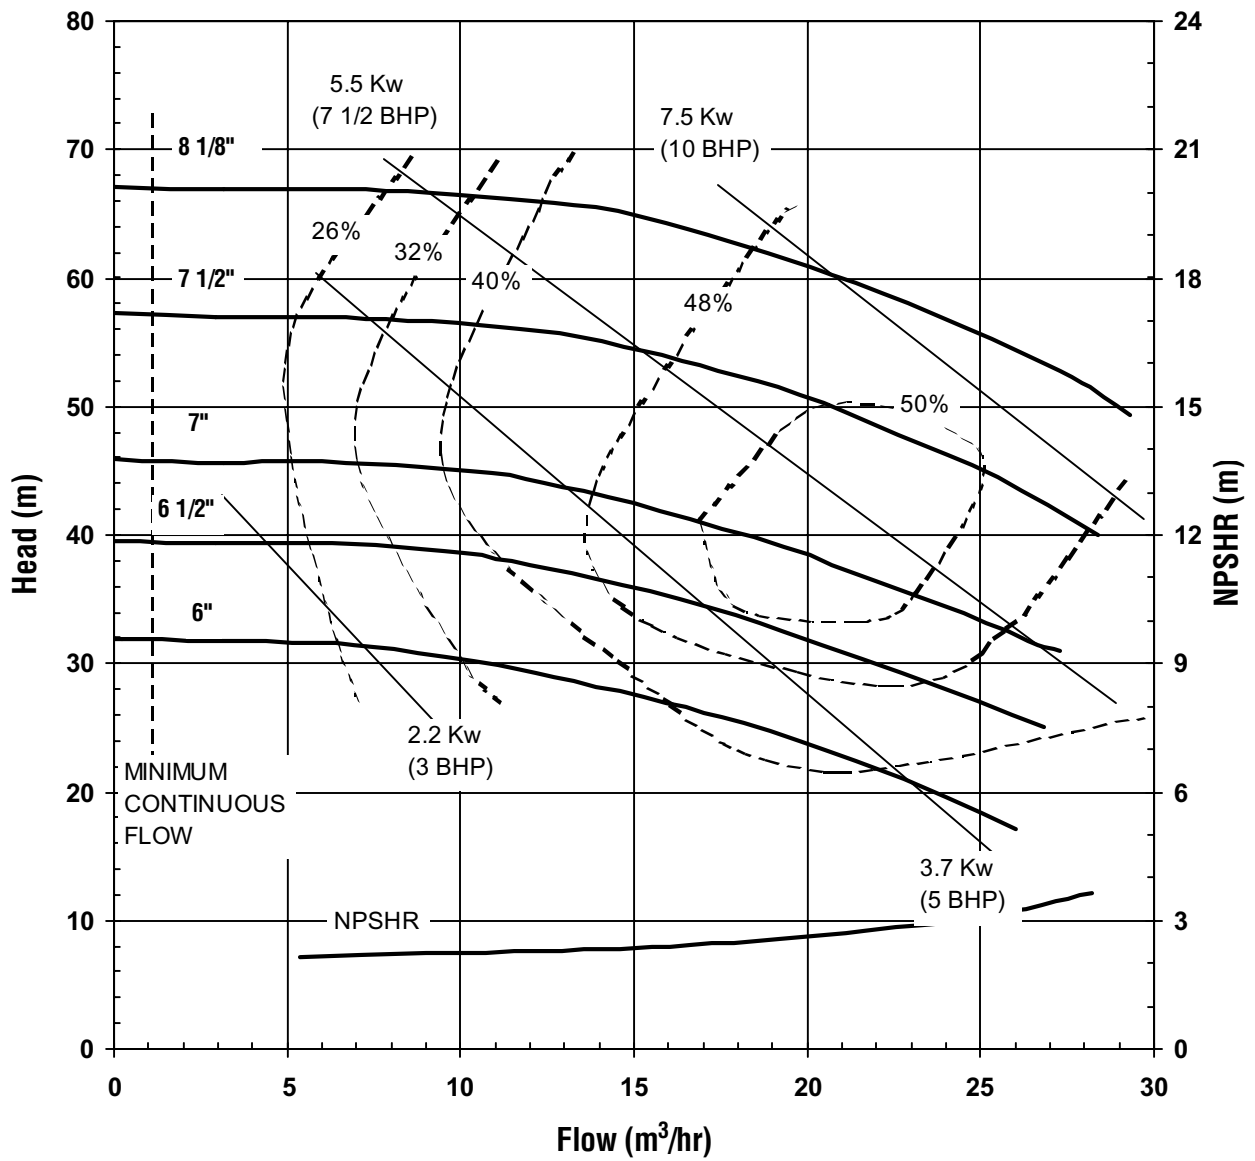

Discharge: 1"

**MODEL UC1518
3500 rpm, 60 Hz
Suction: 1 1/2"
Discharge: 1"**

MODEL UC1518
1750 rpm, 60 Hz
Suction: 1 1/2"
Discharge: 1"

MODEL UC1518
2900 rpm, 50 Hz
Suction: 1 1/2"
Discharge: 1"

MODEL UC1518
1450 rpm, 50 Hz
Suction: 1 1/2"
Discharge: 1"

**MODEL UC326
3500 rpm, 60 Hz
Suction: 3"
Discharge: 2"**

**MODEL UC326
1750 rpm, 60 Hz
Suction: 3"
Discharge: 2"**

MODEL UC326
2900 rpm, 50 Hz
Suction: 3"
Discharge: 2"

MODEL UC326
1450 rpm, 50 Hz
Suction: 3"
Discharge: 2"