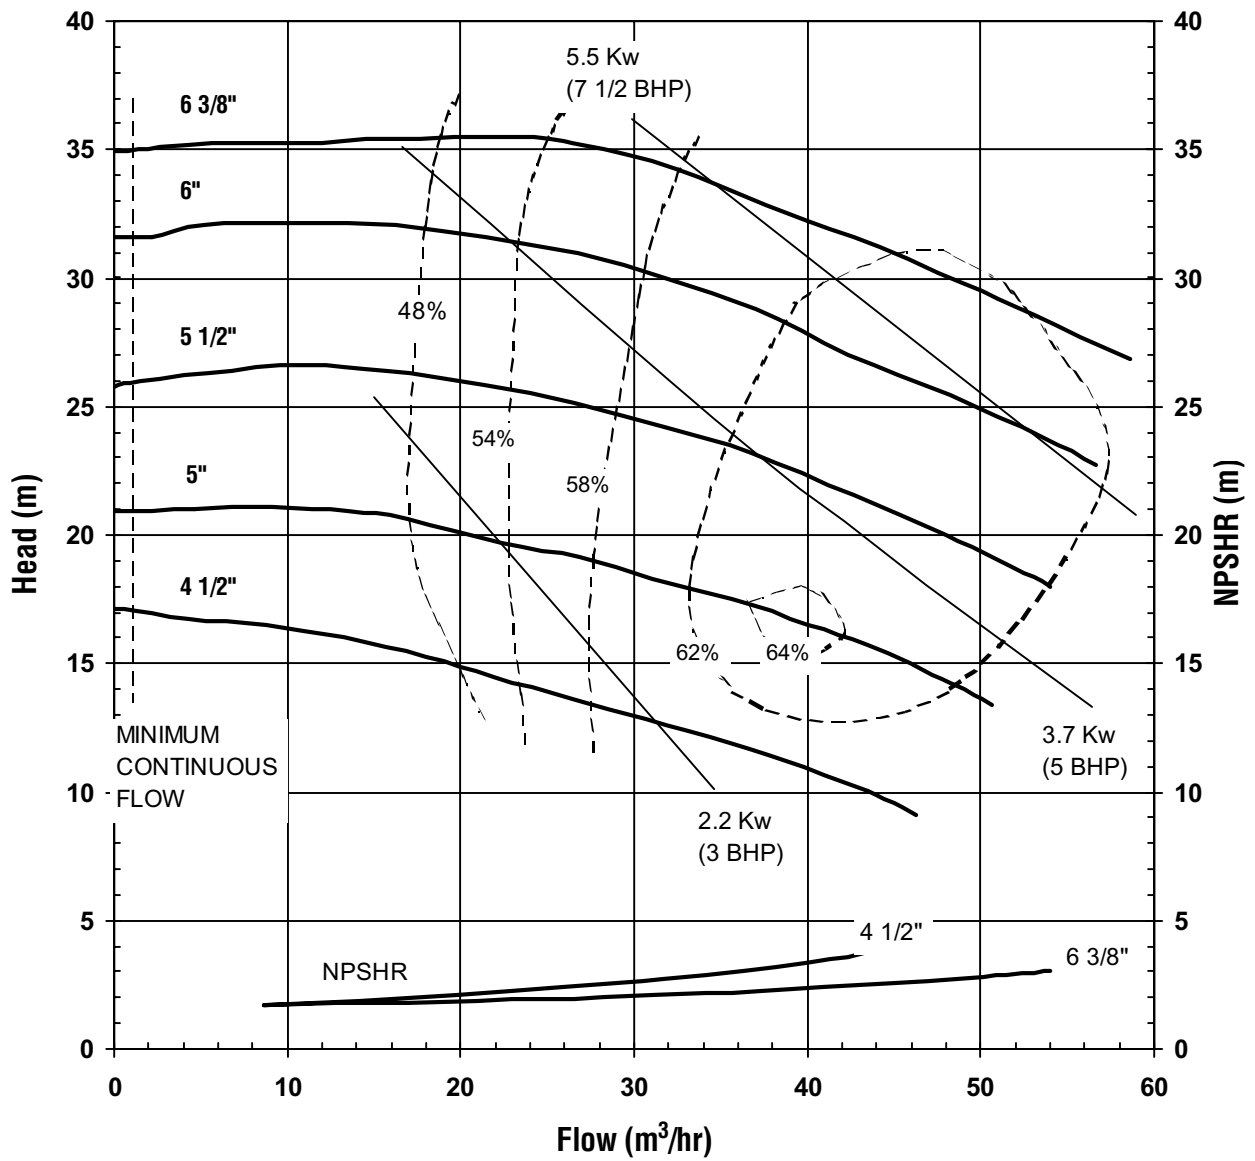

Discharge: 1"

**MODEL UC1518
3500 rpm, 60 Hz
Suction: 1 1/2"
Discharge: 1"**

MODEL UC1518
1750 rpm, 60 Hz
Suction: 1 1/2"
Discharge: 1"

MODEL UC1518
2900 rpm, 50 Hz
Suction: 1 1/2"
Discharge: 1"

MODEL UC1518
1450 rpm, 50 Hz
Suction: 1 1/2"
Discharge: 1"

**MODEL UC326
3500 rpm, 60 Hz
Suction: 3"
Discharge: 2"**

**MODEL UC326
1750 rpm, 60 Hz
Suction: 3"
Discharge: 2"**

MODEL UC326
2900 rpm, 50 Hz
Suction: 3"
Discharge: 2"

MODEL UC326
1450 rpm, 50 Hz
Suction: 3"
Discharge: 2"