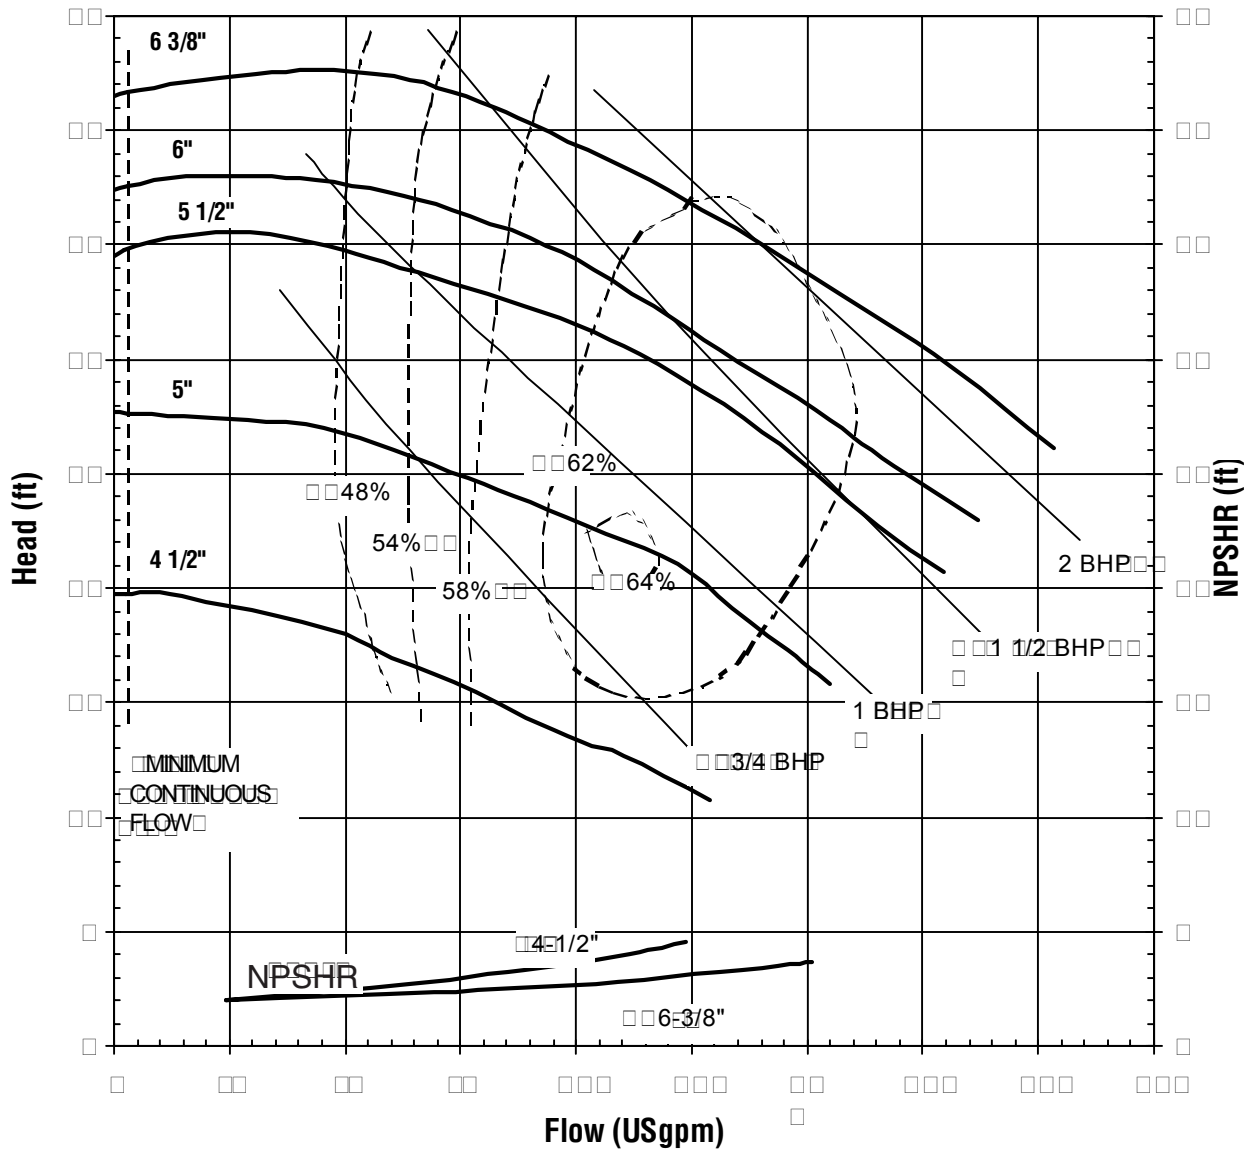

Discharge: 1"

**MODEL UC1518
3500 rpm, 60 Hz
Suction: 1 1/2"
Discharge: 1"**

MODEL UC1518
1750 rpm, 60 Hz
Suction: 1 1/2"
Discharge: 1"

MODEL UC1518
2900 rpm, 50 Hz
Suction: 1 1/2"
Discharge: 1"

MODEL UC1518
1450 rpm, 50 Hz
Suction: 1 1/2"
Discharge: 1"

**MODEL UC326
3500 rpm, 60 Hz
Suction: 3"
Discharge: 2"**

**MODEL UC326
1750 rpm, 60 Hz
Suction: 3"
Discharge: 2"**

MODEL UC326
2900 rpm, 50 Hz
Suction: 3"
Discharge: 2"

MODEL UC326
1450 rpm, 50 Hz
Suction: 3"
Discharge: 2"