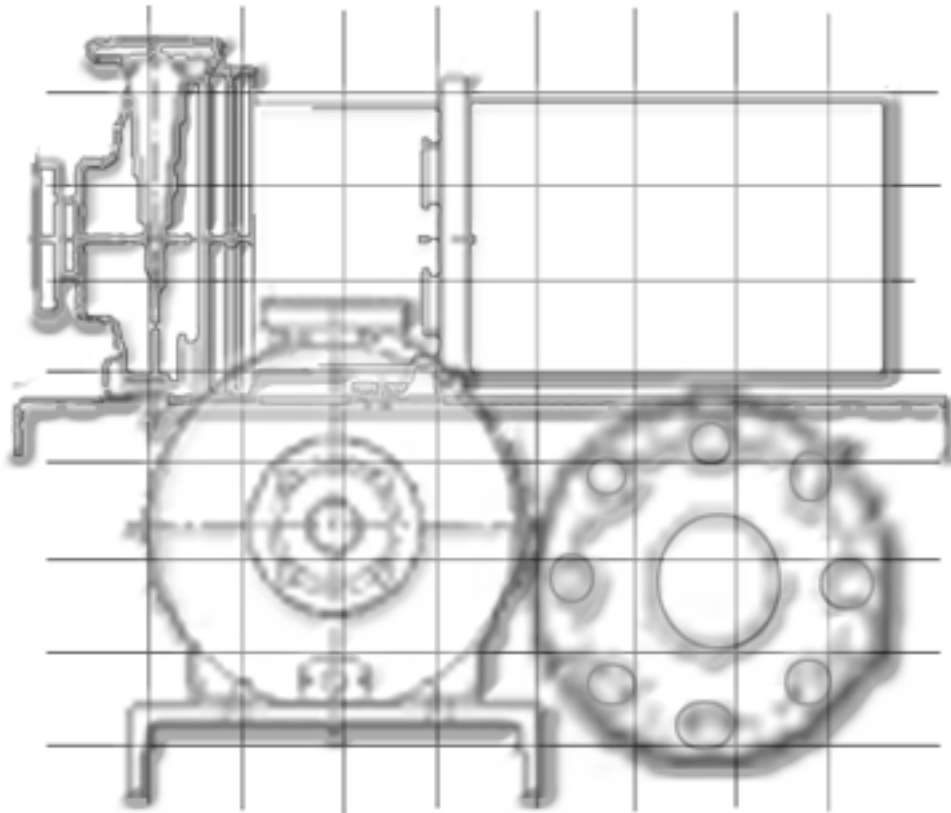

UC SERIES CURVEBOOK ULTRACHEM™

MAY 1, 2001
CATALOG ID #FT01-835

fti FINISH
THOMPSON
INC.

TABLE OF CONTENTS

Model UC1516

3500 rpm, 60 Hz, 1-1/2" x 1"	3
1750 rpm, 60 Hz, 1-1/2" x 1"	4
2900 rpm, 60 Hz, 1-1/2" x 1"	5
1450 rpm, 50 Hz, 1-1/2" x 1"	6

Model UC1518

3500 rpm, 60 Hz, 1-1/2" x 1"	7
1750 rpm, 60 Hz, 1-1/2" x 1"	8
2900 rpm, 50 Hz, 1-1/2" x 1"	9
1450 rpm, 50 Hz, 1-1/2" x 1"	10

Model UC326

3500 rpm, 60 Hz, 3" x 2"	11
1750 rpm, 60 Hz, 3" x 2"	12
2900 rpm, 50 Hz, 3" x 2"	13
1450 rpm, 50 Hz, 3" x 2"	14