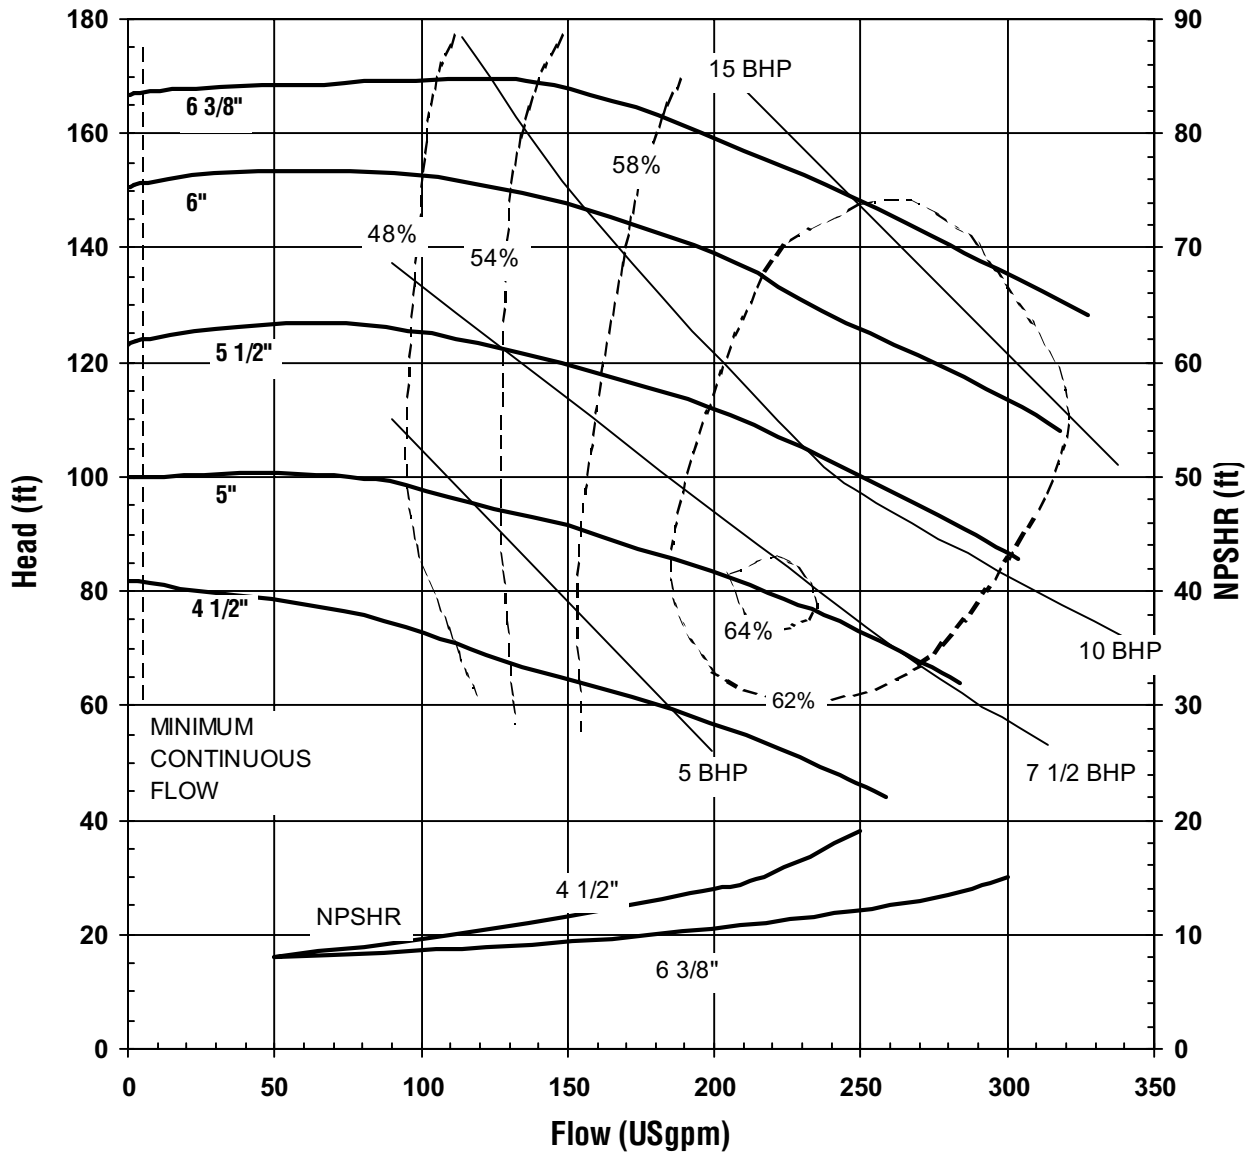

Discharge: 1"

**MODEL UC1518
3500 rpm, 60 Hz
Suction: 1 1/2"
Discharge: 1"**

MODEL UC1518
1750 rpm, 60 Hz
Suction: 1 1/2"
Discharge: 1"

MODEL UC1518
2900 rpm, 50 Hz
Suction: 1 1/2"
Discharge: 1"

MODEL UC1518
1450 rpm, 50 Hz
Suction: 1 1/2"
Discharge: 1"

**MODEL UC326
3500 rpm, 60 Hz
Suction: 3"
Discharge: 2"**

**MODEL UC326
1750 rpm, 60 Hz
Suction: 3"
Discharge: 2"**

MODEL UC326
2900 rpm, 50 Hz
Suction: 3"
Discharge: 2"

MODEL UC326
1450 rpm, 50 Hz
Suction: 3"
Discharge: 2"