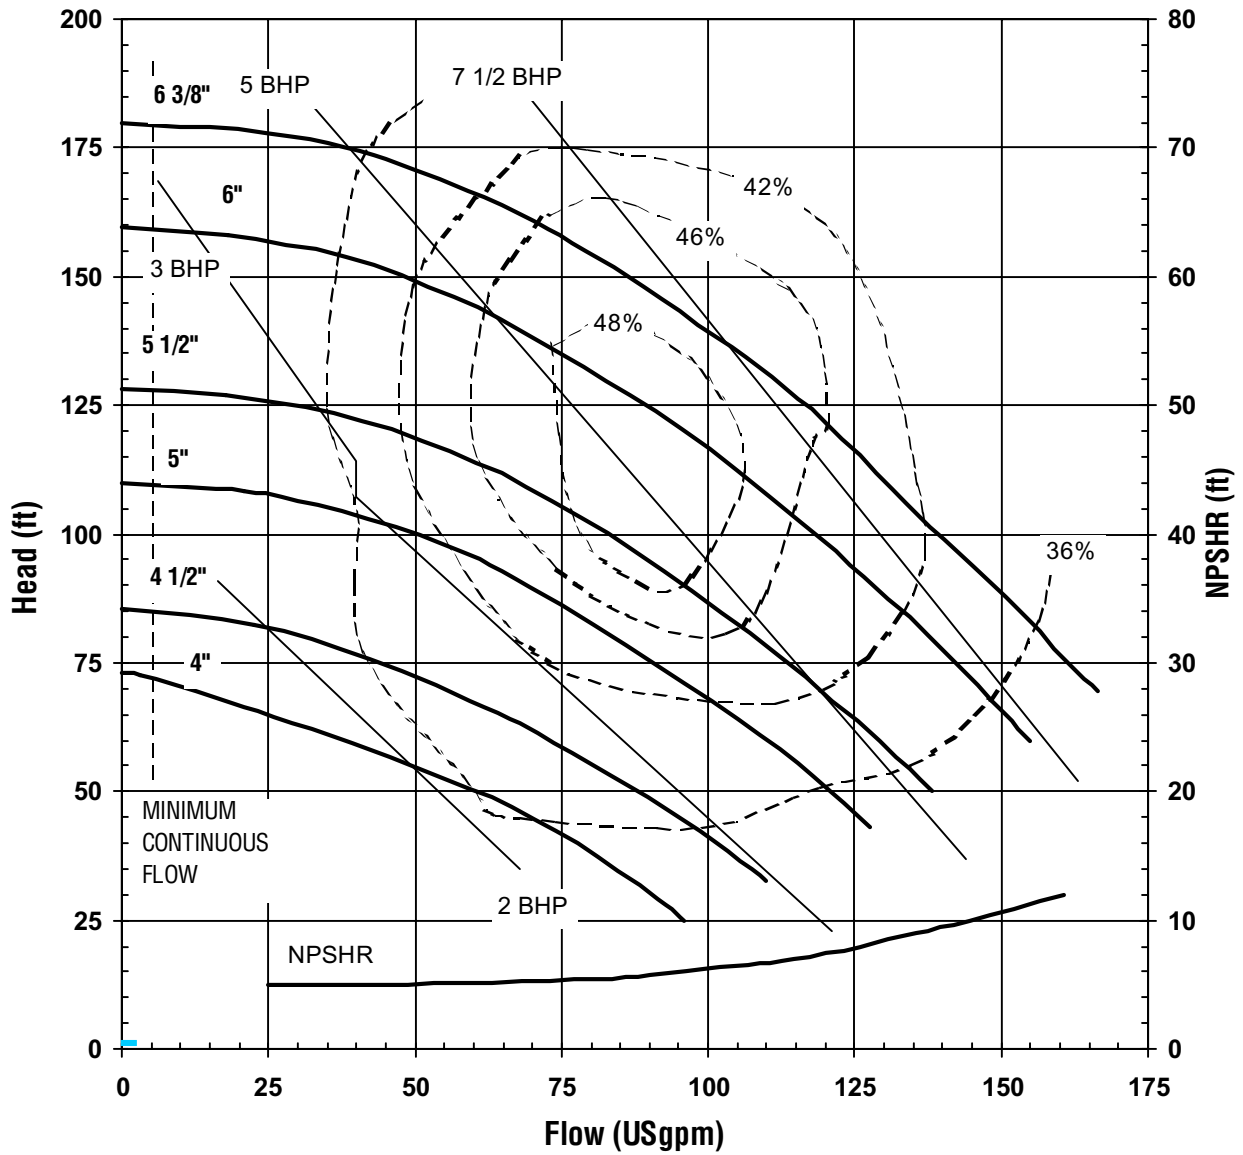

TABLE OF CONTENTS

Model UC1516

3500 rpm, 60 Hz, 1-1/2" x 1"	3
1750 rpm, 60 Hz, 1-1/2" x 1"	4
2900 rpm, 60 Hz, 1-1/2" x 1"	5
1450 rpm, 50 Hz, 1-1/2" x 1"	6

Model UC1518

3500 rpm, 60 Hz, 1-1/2" x 1"	7
1750 rpm, 60 Hz, 1-1/2" x 1"	8
2900 rpm, 50 Hz, 1-1/2" x 1"	9
1450 rpm, 50 Hz, 1-1/2" x 1"	10

Model UC326

3500 rpm, 60 Hz, 3" x 2"	11
1750 rpm, 60 Hz, 3" x 2"	12
2900 rpm, 50 Hz, 3" x 2"	13
1450 rpm, 50 Hz, 3" x 2"	14

Contact Information:

Finish Thompson Inc.
921 Greengarden Road
Erie, PA 16501 USA
PH 814-455-4478
FAX 814-455-8518
EMAIL fti@finishthompson.com

MODEL UC1516
3500 rpm, 60 Hz
Suction: 1 1/2"
Discharge: 1"